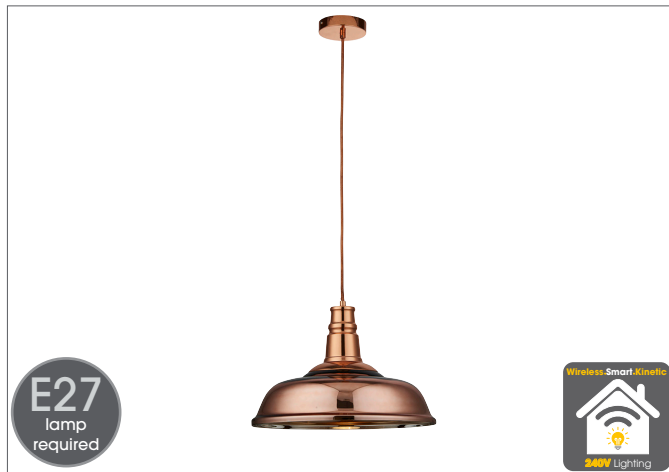

Rosa E27 Pendant SY61705

A glass pendant with a shiny copper plated exterior and a silver plated inner. Adjustable drop up to 1500mm. Compatible with E27 LED lamps (purchased separate please see page 11 for options).

Technical Information

Power Supply	240V
Dimensions	H: 350 - 1500mm Dia: 345mm
Guarantee	2 Years
Lamp Type	E27
Finish	Copper