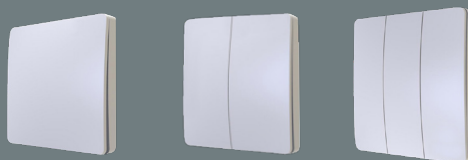

Kinetic Wireless Switches

- SY8990 1 Gang Switch
- SY8991 2 Gang Switch
- SY8992 3 Gang Switch

The kinetic switches require no wiring or batteries and can be installed anywhere in the home, including the bathroom due to its IP67 rating.