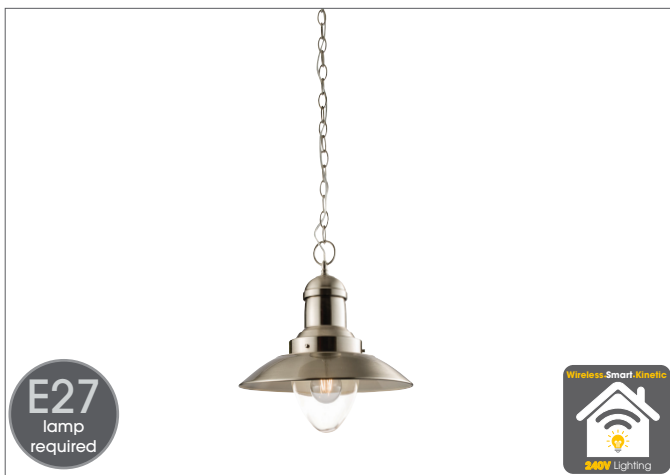

Lampada E27 Pendant

SY60799

The Lampada is an indoor ceiling pendant finished in satin nickel and glass. The cable has an adjustable drop.

Compatible with E27 LED lamps (purchased separate please see page 11 for options).

Technical Information

Power Supply	240V
Dimensions	H: 400 - 1000mm Dia: 330mm
Guarantee	2 Years
Lamp Type	E27
Finish	Satin Nickel