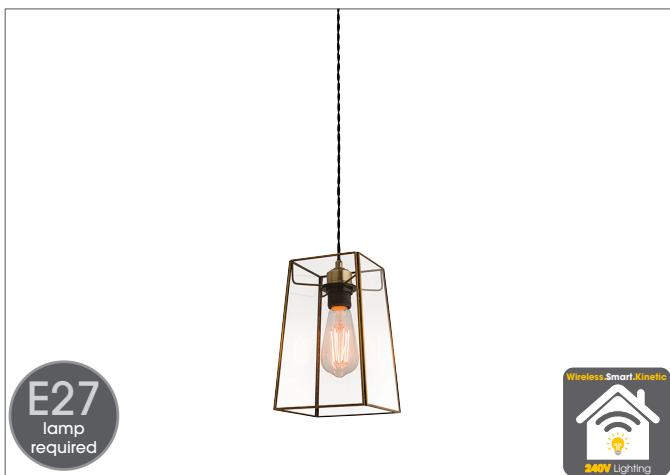

Beaumont E27 Pendant SY60892A

An angular glass pendant, finished with a antique brass trim. Complete with a black twisted adjustable flex with antique brass ceiling plate

Compatible with E27 LED lamps (purchased separate please see page 11 for options).

Technical Information

Power Supply	240V
Dimensions	H: 500 - 1840mm Pendant H: 240mm Dia: 155mm
Guarantee	2 Years
Lamp Type	E27
Finish	Antique Brass