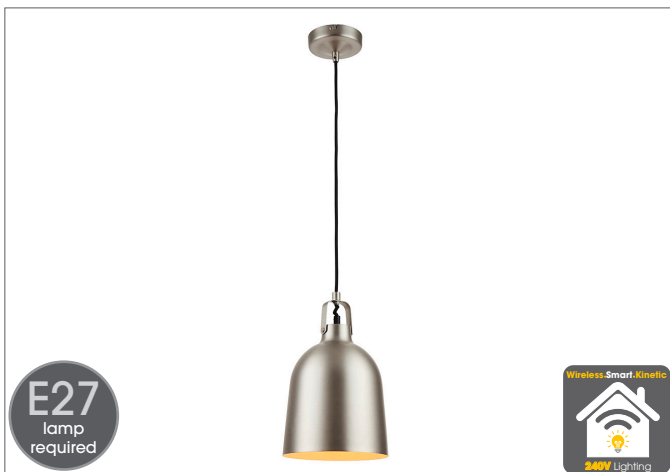

Campana E27 Pendant

SY61308

The Campana is a simple ceiling pendant finished in a matt nickel. It has an adjustable drop up to 1850mm. Compatible with E27 LED lamps (purchased separate please see page 11 for options).

Technical Information

Power Supply	240V
Dimensions	H: 450 - 1850mm Dia: 200mm
Guarantee	2 Years
Lamp Type	E27
Finish	Matt Nickel