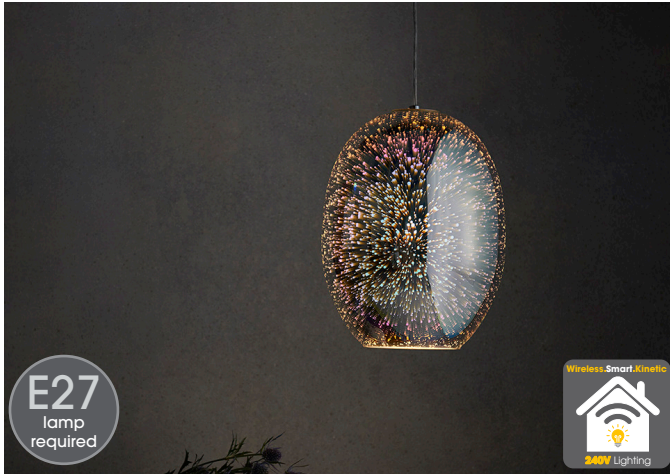

Stellar E27 Pendant SY74939

A captivating 'holographic' style light effect glass pendant, with chrome plated ceiling cover and height adjustable clear cable. Perfect for use with filament LED lamps.

Compatible with E27 LED lamps (purchased separate please see page 11 for options).

Technical Information

Power Supply	240V
Dimensions	H: 400 - 1300mm Pendant H: 280mm Dia: 220mm
Guarantee	2 Years
Lamp Type	E27
Finish	Chrome holographic glass & chrome plate