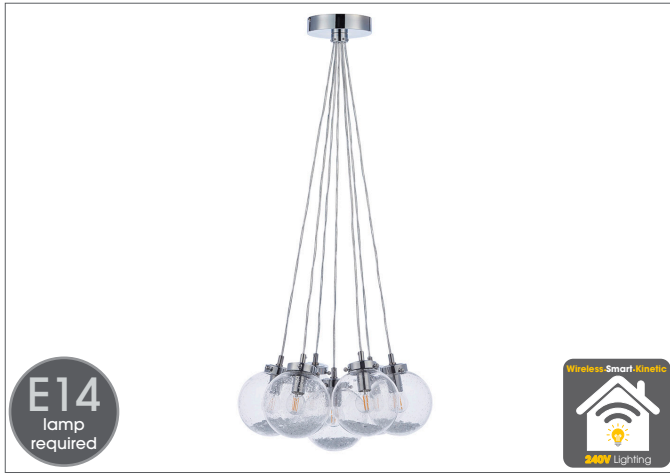

Harbour 7 Light E14 Pendant SY76292

The Harbour is a seven light globe pendant featuring simple classic stepped metalwork. The striking clear bubble effect glass shade contains faceted glass details for extra sparkle, alternatively these can be removed if you desire a more simple product look. Finished in chrome and suspended from height adjustable clear flex.

Compatible with E14 LED lamps (purchased separate please see page 11 for options).

Technical Information

Power Supply	240V
Dimensions	H: 315 - 1440mm Dia: 500mm
Guarantee	3 Years
Lamp Type	E14
Finish	Chrome with clear bubble glass