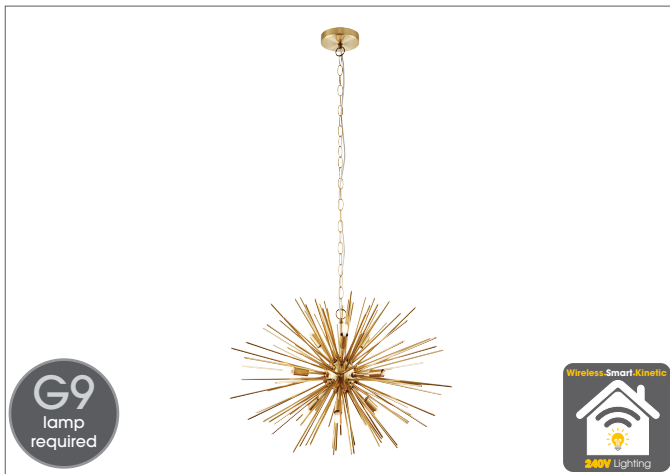

Orta 9 Light G9 Pendant SY70575

Following the 70's trend this Sputnik style pendant light is finished in satin gold finish. 9 lights are scattered among the metal spikes creating a stunning centrepiece. With height adjustable cable.

Compatible with the following G9 LED lamps (not dimmable);

Part Number	Lamp Type	Wattage	Colour Temperature
CR3415	G9	2.5W	Warm White 2700K
CR3422	G9	2.5W	Natural White 4000K

Technical Information

Power Supply	240V
Dimensions	H: 520 - 1900mm, Dia: 620mm
Guarantee	2 Years
Lamp Type	G9
Finish	Satin Brass