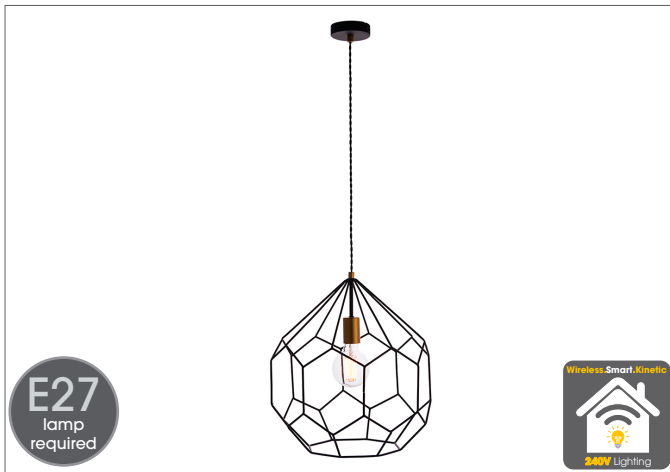

Deco E27 Pendant

SY76686

A cool geometric shaped wire frame pendant light, in a matt black finish with smart satin gold painted detail. Creating amazing light patterns and suspended from height adjustable twisted black fabric flex, this cool pendant light is perfect for use with filament LED lamps. Compatible with E27 LED lamps (purchased separate please see page 11 for options).

Technical Information

Power Supply	240V
Dimensions	H: 570 - 1470mm Dia: 400mm Pendant H: 445mm
Guarantee	2 Years
Lamp Type	E27
Finish	Matt Black