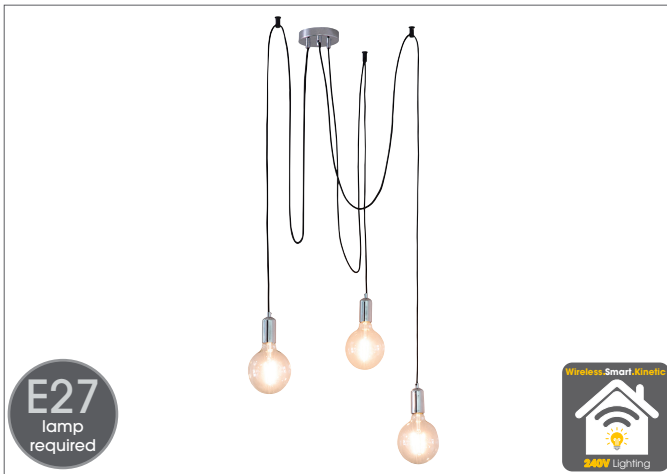

Studio 3 Light E27 Pendant Chrome

SY76576

Create that cool urban look with this industrial three light pendant, simple in construction with smooth chrome plated lamp holders suspended from height adjustable black fabric flex. Select the position of each lamp, able to reach over a large area of your interior for perfect illumination. Compatible with E27 LED lamps (purchased separate please see page 11 for options).

Technical Information

Power Supply	240V
Dimensions	H: 220 - 1620mm Dia: 150 - 3000mm
Guarantee	2 Years
Lamp Type	E27
Finish	Chrome with Black Flex