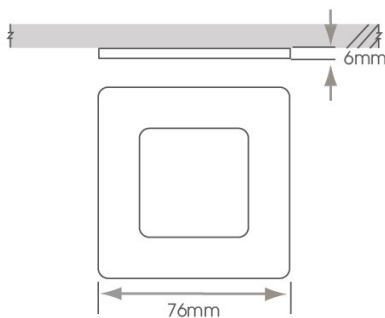

This slim square fitting is available with a natural white LED with an aluminium finish. The fitting features a beam angle of 120 degree, which eliminates dark spots on worktops and provides uniform lighting levels.

The Technical Spec....	
Voltage	12Vdc
Colour Temperature	Natural White (4000-4500k)
Guarantee	5 Years
Wattage	3.5W
Total Lumens	157lm
CRI	Ra 86
Cable Length	2m
Mounting	Surface
IP Rating	IP20
Beam Angle	120 Degrees