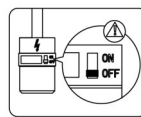

CONTENTS & TOOLS REQUIRED

PACK CONTENTS

X4
Screw 9mm

X2
Screw 40mm

X2
Wall Anchor

X1
Terminal Box
76x41mm

X1
Double-coating Tape
30x15mm

BATHROOM REGULATIONS

This product is IP44 rated and is suitable for installation in
Zone 2 & Outside Zones

INSTALLATION INSTRUCTIONS

A

B

INSTALLATION INSTRUCTIONS (CONT)

Switching on/off

- Pressing the touch button on the front of the mirror will switch the mirror on
- Touch again to switch off