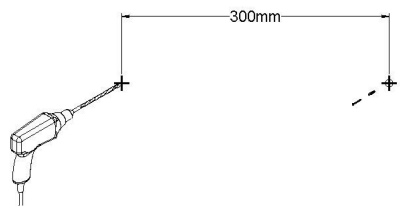

CONTENTS & TOOLS REQUIRED

PACK CONTENTS

X4
Screw 9mm

X2
Screw 40mm

X2
Wall Anchor

X1
Terminal Box
76x41mm

X1
Double-coating Tape
30x15mm

BATHROOM REGULATIONS

This product is IP44 rated and is suitable for installation in
Zone 2 & Outside Zones

INSTALLATION INSTRUCTIONS

A

B

INSTALLATION INSTRUCTIONS (CONT)

Switching on/off

- Pressing the touch button on the front of the mirror will switch the mirror on
- Touch again to switch off