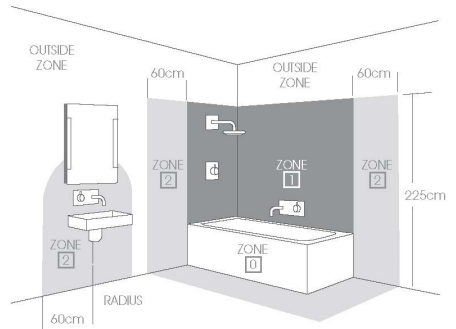

CONTENTS & TOOLS REQUIRED

PACK CONTENTS

X4
Screw 9mm

X2
Screw 40mm

X2
Wall Anchor

X1
Terminal Box
76x41mm

X1
Double-coating Tape
30x15mm

BATHROOM REGULATIONS

This product is IP44 rated and is suitable for installation in
Zone 2 & Outside Zones

INSTALLATION INSTRUCTIONS

A

B

INSTALLATION INSTRUCTIONS (CONT)

Switching on/off

- Pressing the touch button on the front of the mirror will switch the mirror on
- Touch again to switch off