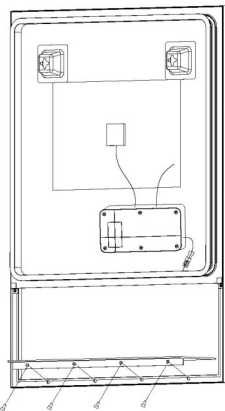

CONTENTS & TOOLS REQUIRED

PACK CONTENTS

X4
Screw 9mm

X2
Screw 40mm

X2
Wall Anchor

X1
Terminal Box
76x41mm

X1
Double-coating Tape
30x15mm

BATHROOM REGULATIONS

This product is IP44 rated and is suitable for installation in
Zone 2 & Outside Zones

INSTALLATION INSTRUCTIONS

A

B

INSTALLATION INSTRUCTIONS (CONT)

Switching on/off

- Pressing the touch button on the front of the mirror will switch the mirror on
- Touch again to switch off