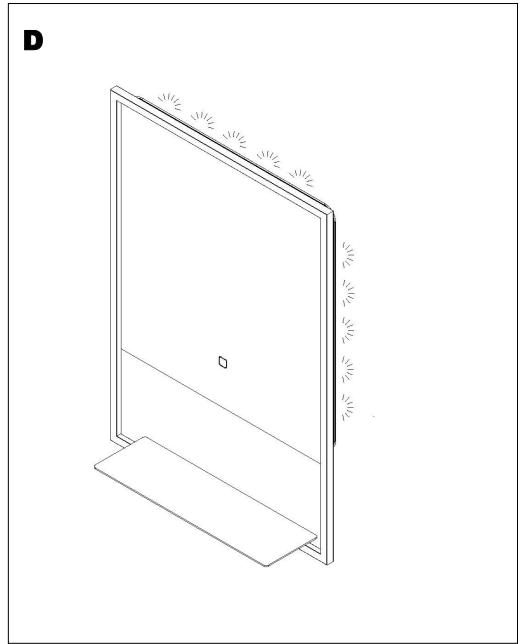

This product is IP44 rated and is suitable for installation in
Zone 2 & Outside Zones

INSTALLATION INSTRUCTIONS

A

B

INSTALLATION INSTRUCTIONS (CONT)

Switching on/off

- Pressing the touch button on the front of the mirror will switch the mirror on
- Touch again to switch off