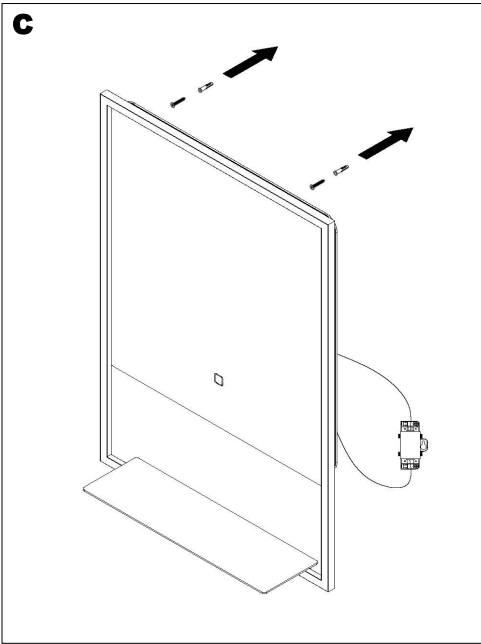

CONTENTS & TOOLS REQUIRED

PACK CONTENTS

X4
Screw 9mm

X2
Screw 40mm

X2
Wall Anchor

X1
Terminal Box
76x41mm

X1
Double-coating Tape
30x15mm

BATHROOM REGULATIONS

This product is IP44 rated and is suitable for installation in
Zone 2 & Outside Zones

INSTALLATION INSTRUCTIONS

A

B

INSTALLATION INSTRUCTIONS (CONT)

Switching on/off

- Pressing the touch button on the front of the mirror will switch the mirror on
- Touch again to switch off