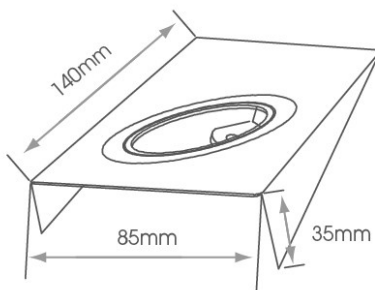

THE TECHNICAL SPEC...	
Fitting Type	LED
Voltage	12vdc
Colour Temperature	Warm White (3000K—3500K) Cool White (6000K—6500K)
Guarantee	5 Years
Wattage	1.8W
Total Lumens	Warm White (165lm) Cool White (168lm)
CRI	Warm White (Ra 81) Cool White (Ra 85)
Cable Length	2m
Mounting	Surface
Beam Angle	65 Degree
IP Rating	IP44