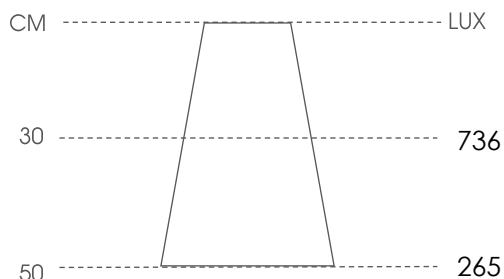

**FEATURES**

The new Capella LED over cabinet light features a diffused cover, so it doesn't have any visible LED points. With the same appearance as the Sirius 12Vdc cabinet lights, this is an ideal substitute for any applications which require lighting without a power converter. The range also features a simple to install connector system.

**MAXIMUM LUX LEVELS**

THE TECHNICAL SPEC...	
Fitting Type	LED
Voltage	240V
Colour Temperature	Natural White (4000-4500k)
Lamp Life*	30,000 hours
Wattage	4.2W
Luminous efficacy	43 lm/w
CRI	Ra 86
Cable Length	1m
Mounting	Surface
Beam Angle	120
IP Rating	IP44