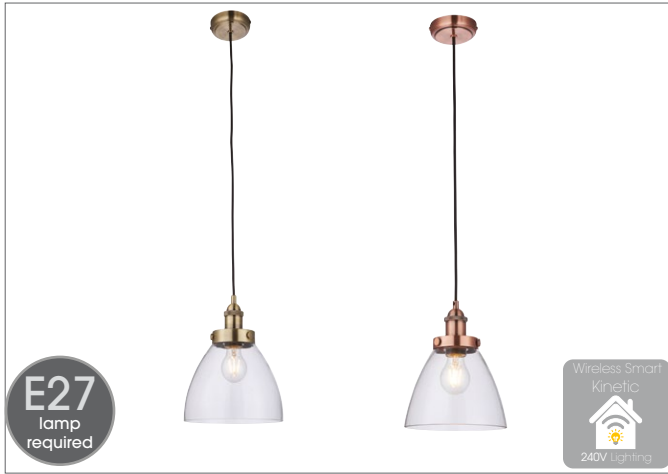

Hansen E27 Pendant

SY77272 (Antique Brass)

SY76332 (Copper)

An authentic 'resto' style industrial pendant, finished in antique brass or copper plating with authentic knurled lamp holder details and clear glass shades. Suspended from height adjustable black fabric flex, pair with filament LED lamps for that perfect industrial style. The perfect addition for today's stylish homes to create that on trend bar, bistro look. Compatible with E27 LED lamps (purchased separate please see page 11 for options).

Technical Information

Power Supply	240V
Dimensions	H: 400 - 1270mm Pendant H: 225mm Dia: 225mm
Guarantee	2 Years
Lamp Type	E27
Finish	Antique Brass or Copper