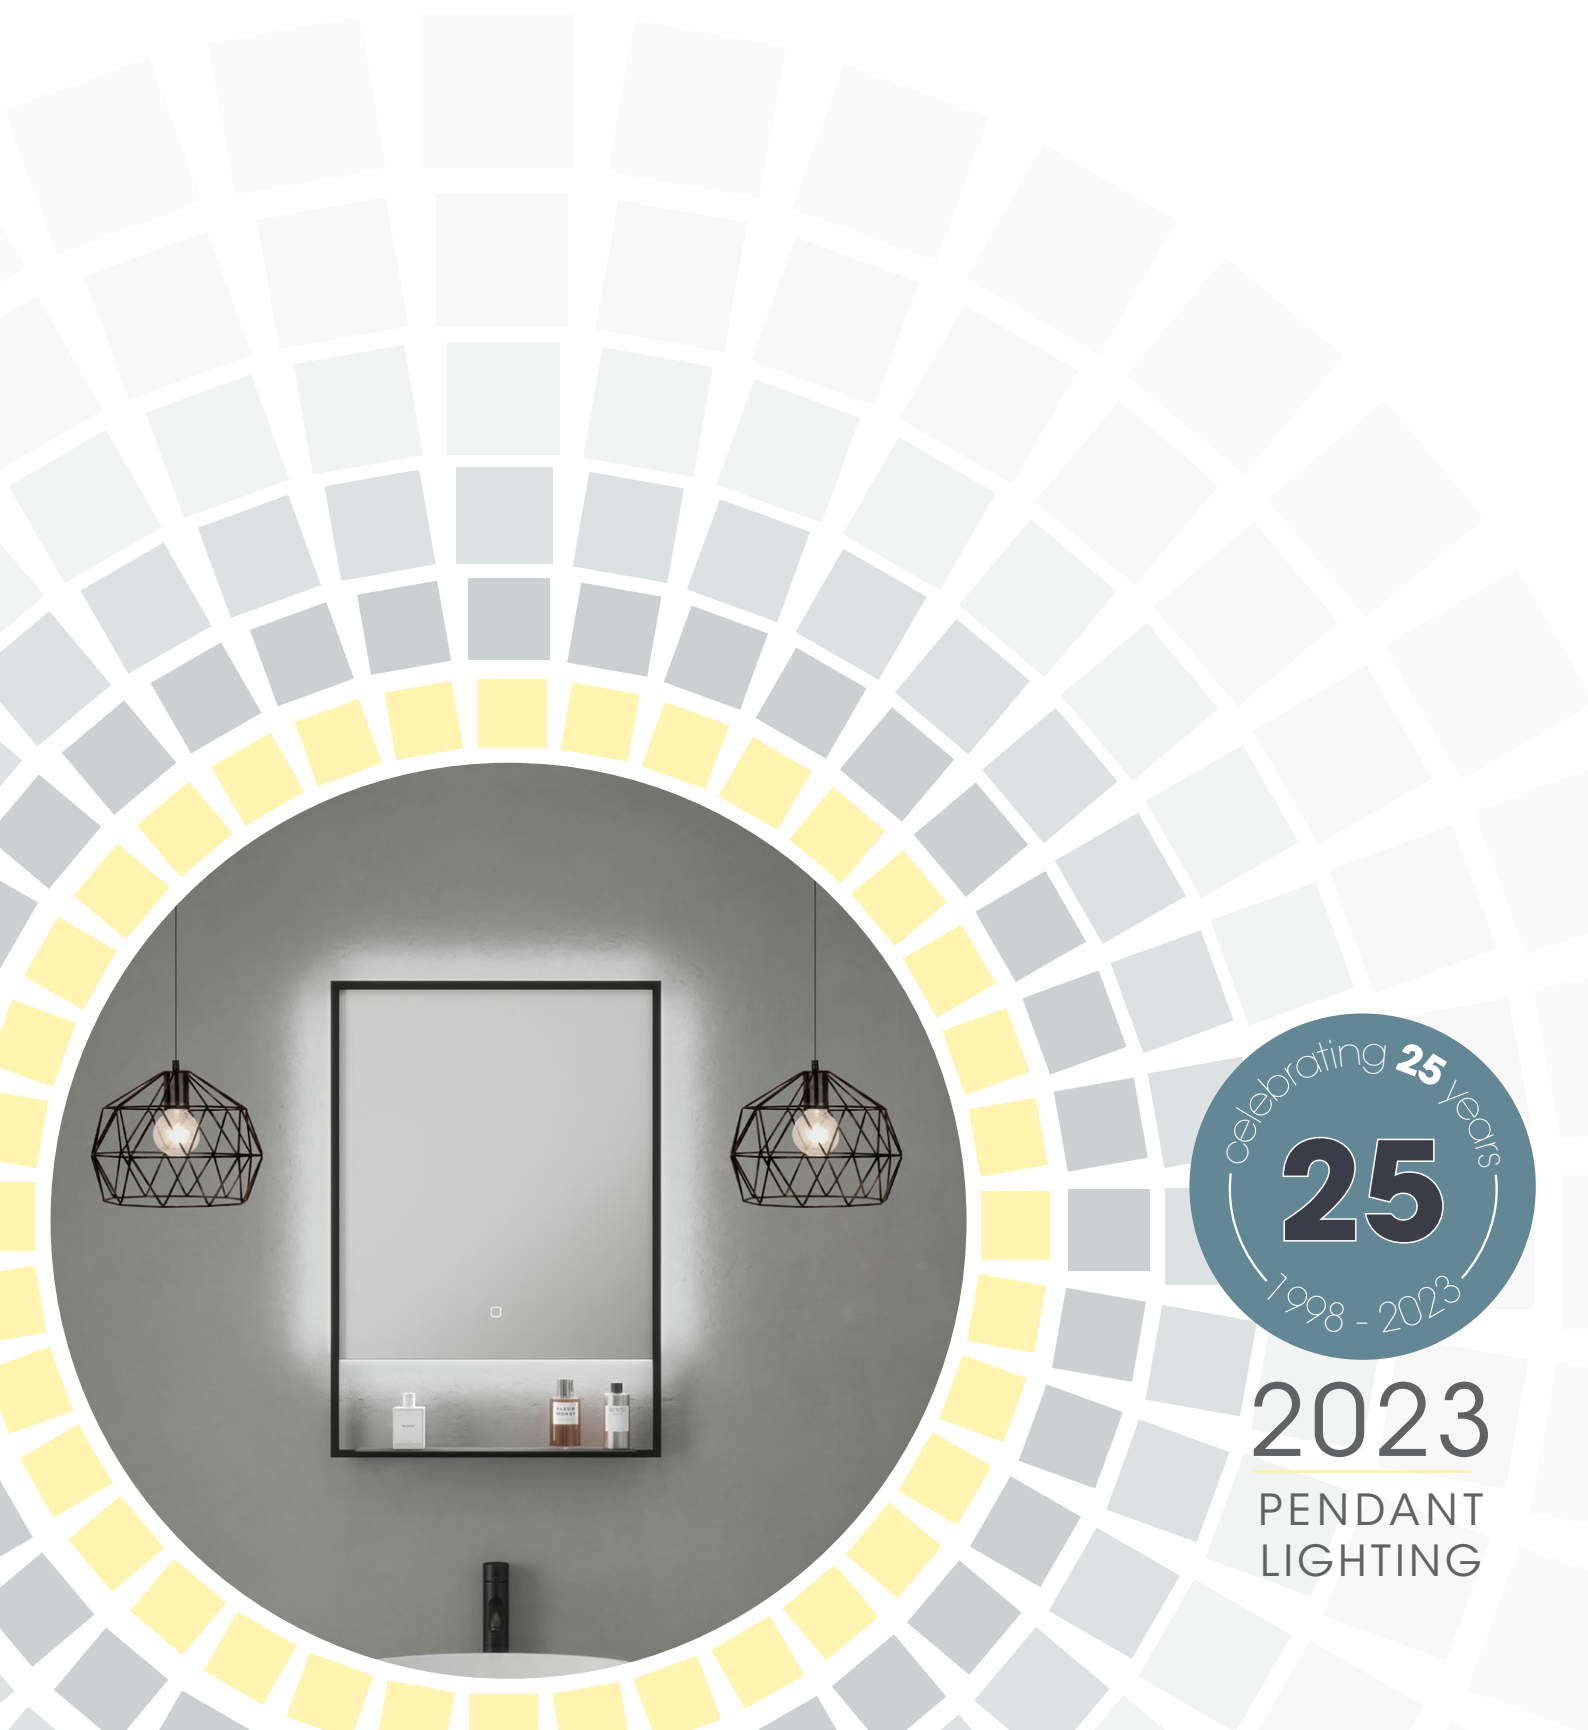

sycamoreLED.com

2023

PENDANT
LIGHTING

Parma White COB LED Pendant Natural White SY7809WH

With a contemporary matt white finish on the outside, the Parma White would look stunning over a breakfast bar or dining area. The interior features a built in natural white LED, surrounded by a stylish copper finish. The cable length is adjustable to suit different areas of a design as desired.