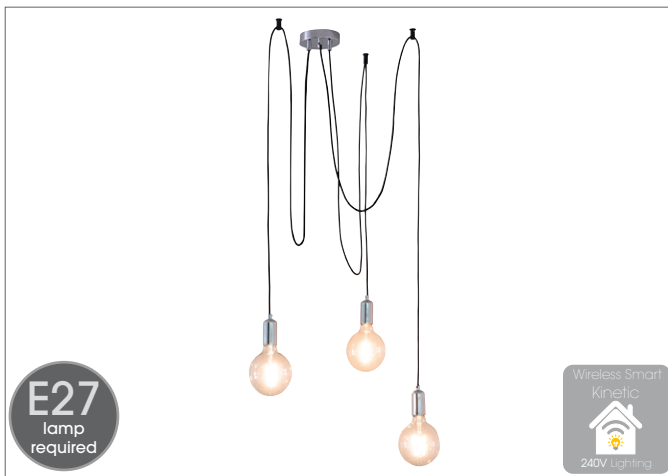

Studio 3 Light E27 Pendant Chrome

SY76576

Create that cool urban look with this industrial three light pendant, simple in construction with smooth chrome plated lamp holders suspended from height adjustable black fabric flex. Select the position of each lamp, able to reach over a large area of your interior for perfect illumination. Compatible with E27 LED lamps (purchased separate please see page 11 for options).

Technical Information

Power Supply	240V
Dimensions	H: 220 - 1620mm Dia: 150 - 3000mm
Guarantee	2 Years
Lamp Type	E27
Finish	Chrome with Black Flex