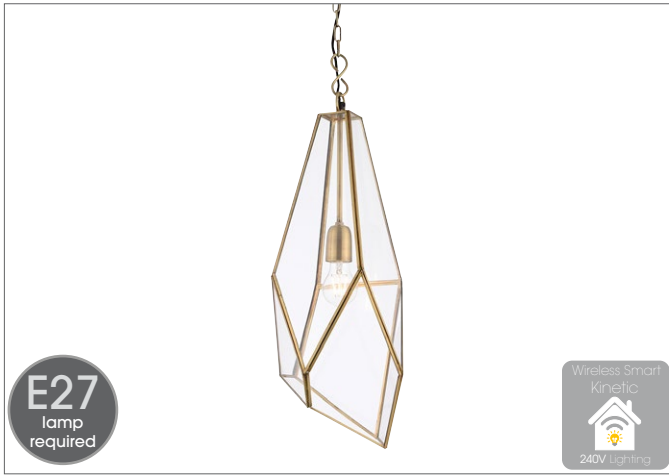

Avery E27 Pendant SY73117

An angular cage pendant made from glass panels with an antique brass effect trim. Height adjustable antique brass chain with black fabric flex

Compatible with E27 LED lamps (purchased separate please see page 11 for options).

Technical Information

Power Supply	240V
Dimensions	H: 800 - 1650mm Dia: 230mm
Guarantee	2 Years
Lamp Type	E27
Finish	Antique Brass