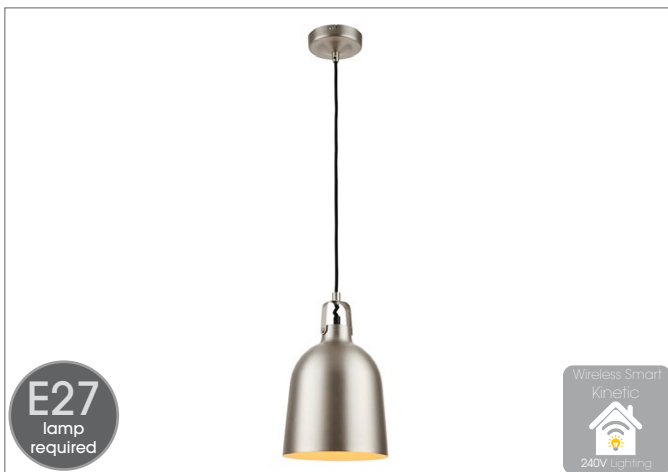

Technical Information

Power Supply	240V
Dimensions	H: 570 - 1470mm Dia: 400mm Pendant H: 445mm
Guarantee	2 Years
Lamp Type	E27
Finish	Matt Black

Lampada E27 Pendant

SY60799

The Lampada is an indoor ceiling pendant finished in satin nickel and glass. The cable has an adjustable drop.

Compatible with E27 LED lamps (purchased separate please see page 11 for options).

Technical Information

Power Supply	240V
Dimensions	H: 400 - 1000mm Dia: 330mm
Guarantee	2 Years
Lamp Type	E27
Finish	Satin Nickel

Campana E27 Pendant

SY61308

The Campana is a simple ceiling pendant finished in a matt nickel. It has an adjustable drop up to 1850mm. Compatible with E27 LED lamps (purchased separate please see page 11 for options).