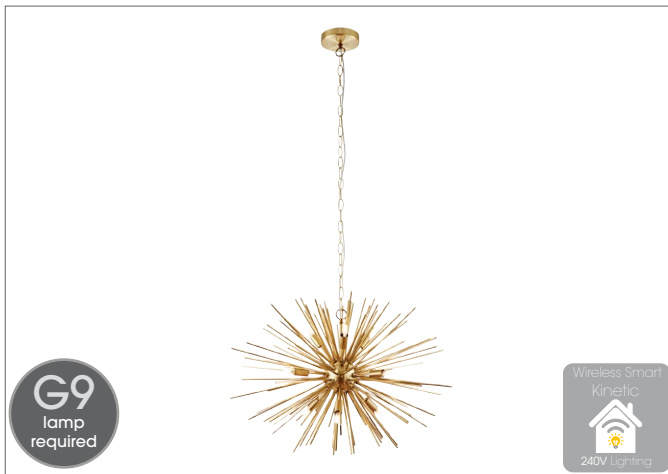

Orta 9 Light G9 Pendant SY70575

Following the 70's trend this Sputnik style pendant light is finished in satin gold finish. 9 lights are scattered among the metal spikes creating a stunning centrepiece. With height adjustable cable.

Compatible with the following G9 LED lamps (not dimmable);

Part Number	Lamp Type	Wattage	Colour Temperature
CR3415	G9	2.5W	Warm White 2700K
CR3422	G9	2.5W	Natural White 4000K

Technical Information

Power Supply	240V
Dimensions	H: 520 - 1900mm, Dia: 620mm
Guarantee	2 Years
Lamp Type	G9
Finish	Satin Brass