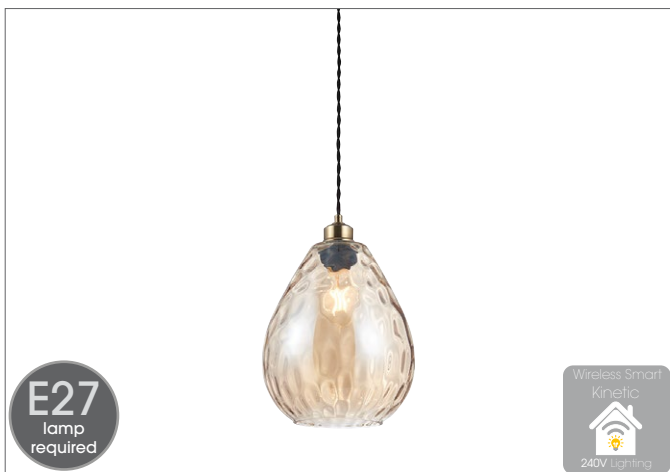

Eileen E27 Pendant SY60298A

A single ceiling pendant made from a cognac tinted, rippled glass shade. Supplied with a modern classic cable set, finished in an antique brass plate with a decorative black twisted adjustable flex.

Compatible with E27 LED lamps (purchased separate please see page 11 for options).

Technical Information

Power Supply	240V
Dimensions	H: 500 - 1845mm Dia: 220mm
Guarantee	2 Years
Lamp Type	E27
Finish	Cognac ripple glass shade