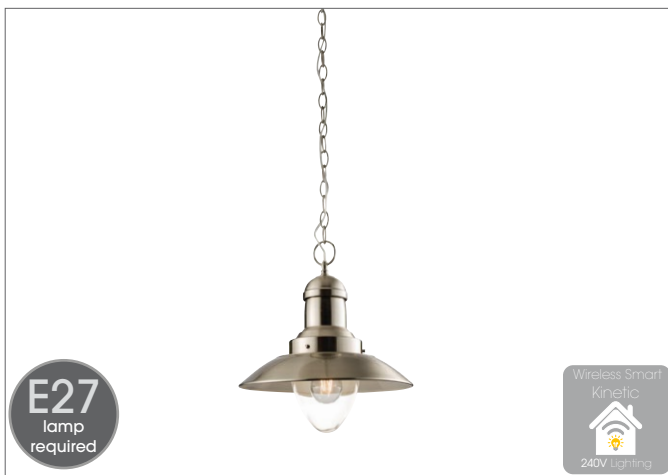

Technical Information

Power Supply	240V
Dimensions	H: 400 - 1270mm Pendant H: 225mm Dia: 225mm
Guarantee	2 Years
Lamp Type	E27
Finish	Antique Brass or Copper

Deco E27 Pendant

SY76686

A cool geometric shaped wire frame pendant light, in a matt black finish with smart satin gold painted detail. Creating amazing light patterns and suspended from height adjustable twisted black fabric flex, this cool pendant light is perfect for use with filament LED lamps. Compatible with E27 LED lamps (purchased separate please see page 11 for options).

Technical Information

Power Supply	240V
Dimensions	H: 570 - 1470mm Dia: 400mm Pendant H: 445mm
Guarantee	2 Years
Lamp Type	E27
Finish	Matt Black

Lampada E27 Pendant

SY60799

The Lampada is an indoor ceiling pendant finished in satin nickel and glass. The cable has an adjustable drop.