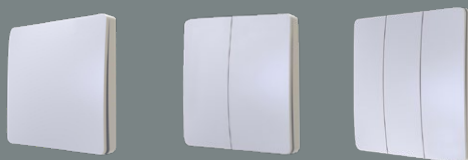

Kinetic Wireless Switches

- SY8990 1 Gang Switch
- SY8991 2 Gang Switch
- SY8992 3 Gang Switch

The kinetic switches require no wiring or batteries and can be installed anywhere in the home, including the bathroom due to its IP67 rating.