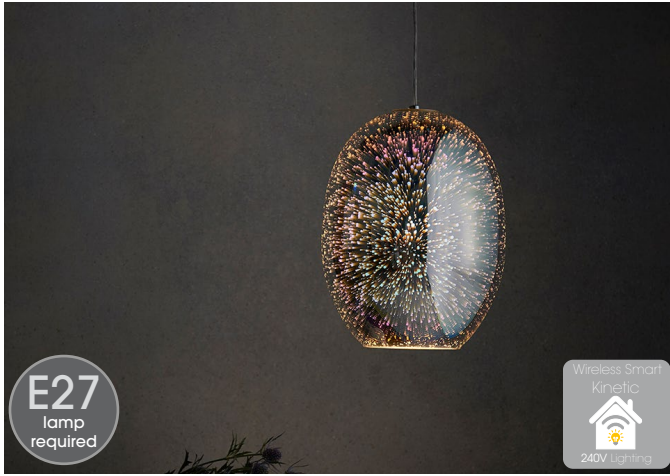

Stellar E27 Pendant SY74939

A captivating 'holographic' style light effect glass pendant, with chrome plated ceiling cover and height adjustable clear cable. Perfect for use with filament LED lamps.

Compatible with E27 LED lamps (purchased separate please see page 11 for options).

Technical Information

Power Supply	240V
Dimensions	H: 400 - 1300mm Pendant H: 280mm Dia: 220mm
Guarantee	2 Years
Lamp Type	E27
Finish	Chrome holographic glass & chrome plate