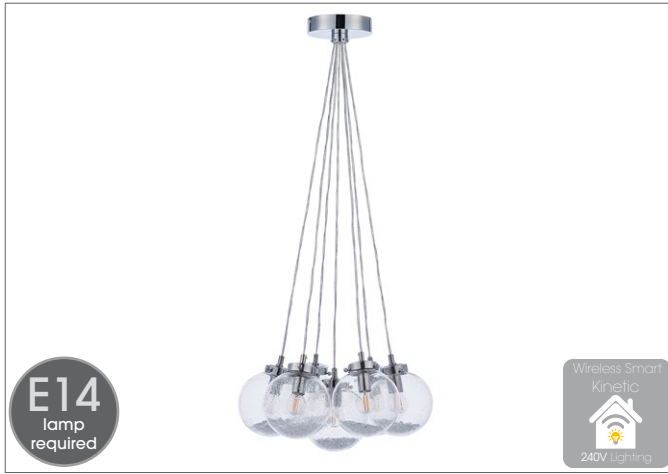

Technical Information

Power Supply	240V
Dimensions	H: 470 - 1870mm Dia: 230mm Pendant H: 370mm
Guarantee	3 Years
Colour Temp.	Natural White
Wattage	8W
Finish	Matt Black/Copper

Concreto E27 Pendant SY7812GW

Brydon E27 Pendant SY71123

The Brydon ceiling pendant features a ribbed round glass shade hanging from a height adjustable decorative chain finished in antique brass.

Compatible with E27 LED lamps (purchased separate please see page 11 for options).

Colorado E27 Pendant IP44

SY8824BL (Black)

SY8824AB (Antique Brass)

An on-trend, black or antique brass hexagonal frame, suspended from height adjustable flex. The perfect carrier for filament LED lamps. This fitting is IP44 so is suitable for use in a bathroom.

Harbour 7 Light E14 Pendant SY76292

The Harbour is a seven light globe pendant featuring simple classic stepped metalwork. The striking clear bubble effect glass shade contains faceted glass details for extra sparkle, alternatively these can be removed if you desire a more simple product look. Finished in chrome and suspended from height adjustable clear flex.