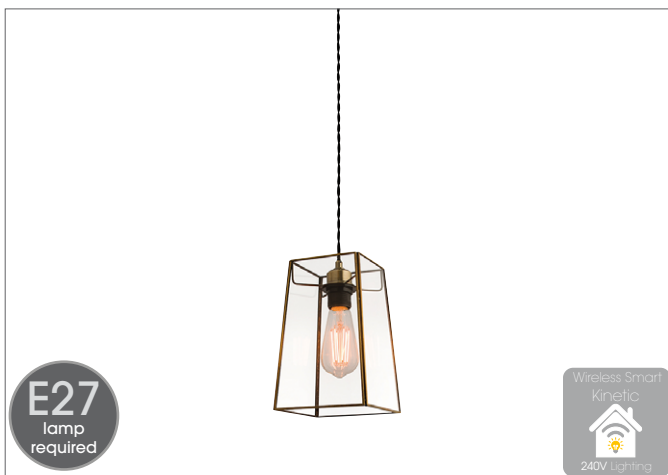

Brydon E27 Pendant SY71123

The Brydon ceiling pendant features a ribbed round glass shade hanging from a height adjustable decorative chain finished in antique brass.

Compatible with E27 LED lamps (purchased separate please see page 11 for options).

Compatible with the following G9 LED lamps (not dimmable);

Part Number	Lamp Type	Wattage	Colour Temperature
CR3415	G9	2.5W	Warm White 2700K
CR3422	G9	2.5W	Natural White 4000K

Technical Information

Power Supply	240V
Dimensions	H: 520 - 1900mm, Dia: 620mm
Guarantee	2 Years
Lamp Type	G9
Finish	Satin Brass

Dimitri E27 Pendant SY73974A

A simple clear glass shade with a bubble effect to the glass. Complete with chrome adjustable cable set.

Compatible with E27 LED lamps (purchased separate please see page 11 for options).

Technical Information

Power Supply	240V
Dimensions	H: 500 - 1800mm Pendant H: 200mm Dia: 300mm
Guarantee	2 Years
Lamp Type	E27
Finish	Clear bubble glass/Chrome

Beaumont E27 Pendant SY60892A

An angular glass pendant, finished with a antique brass trim. Complete with a black twisted adjustable flex with antique brass ceiling plate