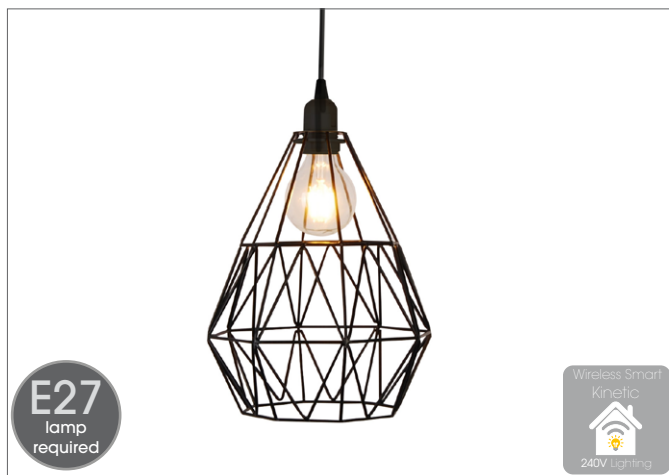

Eden E27 Pendant (IP44) SY8823BL

The Eden is a stunning black frame pendant, with black flex, and is IP44 rated so suitable for use the bathroom. Adjustable drop up to 1000mm. Compatible with E27 LED lamps (purchased separate please see page 11 for options).

Technical Information

Power Supply	240V
Dimensions	H: 300 - 1300mm Dia: 250mm
Guarantee	2 Years
Lamp Type	E27
Finish	Black