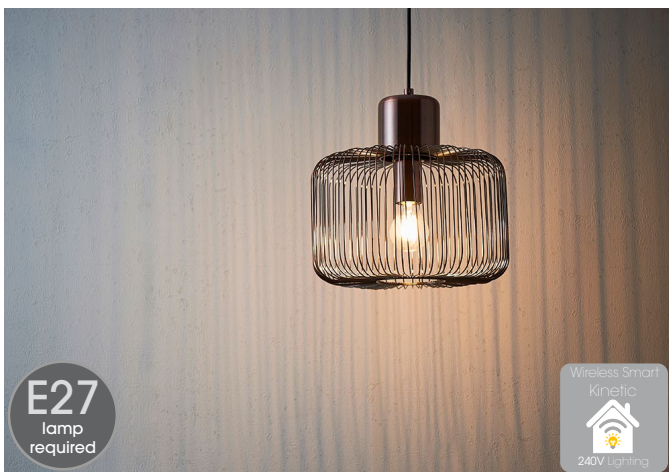

Nicole E27 Pendant SY68986

This metal caged shade finished in an antique copper effect plate puts a modern twist on vintage and industrial style lighting. Works well with a filament bulb. Height is adjustable at time of fitting.

Compatible with E27 LED lamps (purchased separate please see page 11 for options).

Technical Information

Power Supply	240V
Dimensions	H: 350 - 1300mm Dia: 300mm
Guarantee	2 Years
Lamp Type	E27
Finish	Antique Copper