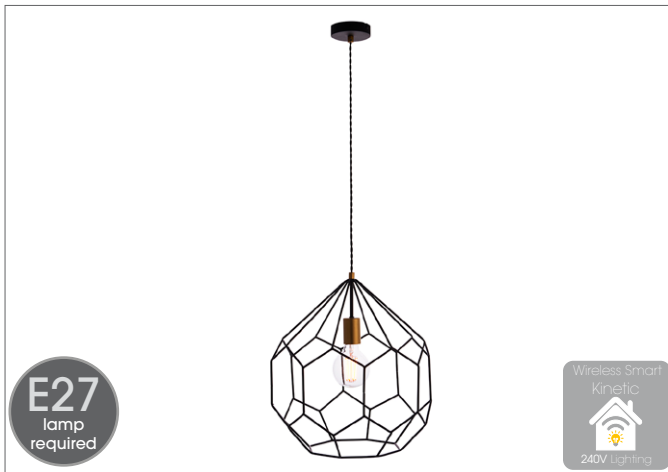

Deco E27 Pendant

SY76686

A cool geometric shaped wire frame pendant light, in a matt black finish with smart satin gold painted detail. Creating amazing light patterns and suspended from height adjustable twisted black fabric flex, this cool pendant light is perfect for use with filament LED lamps. Compatible with E27 LED lamps (purchased separate please see page 11 for options).

Technical Information

Power Supply	240V
Dimensions	H: 570 - 1470mm Dia: 400mm Pendant H: 445mm
Guarantee	2 Years
Lamp Type	E27
Finish	Matt Black