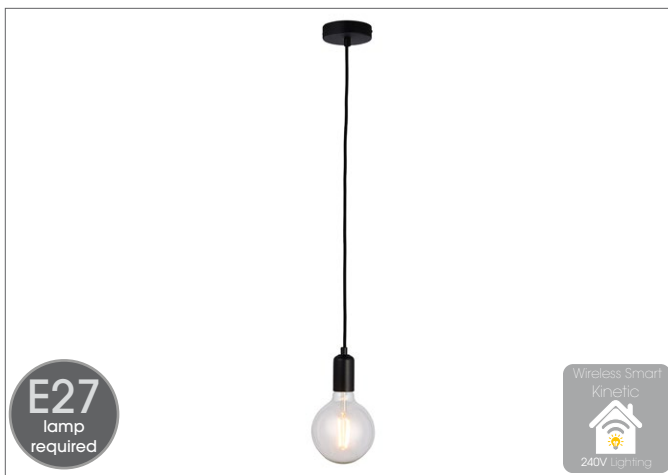

Studio E27 Pendant Matt Black

SY76581

Create that cool urban look with this industrial pendant. Simple in construction with a single matt black painted lamp holder suspended from height adjustable black fabric flex.

Compatible with E27 LED lamps (purchased separate please see page 11 for options).

Technical Information

Power Supply	240V
Dimensions	H: 220 - 1620mm Dia: 100mm
Guarantee	2 Years
Lamp Type	E27
Finish	Matt Black with Black Flex