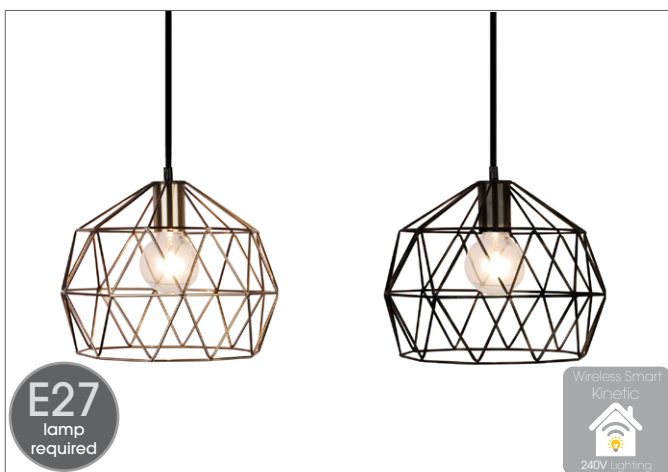

Colorado E27 Pendant IP44

SY8824BL (Black)

SY8824AB (Antique Brass)

An on-trend, black or antique brass hexagonal frame, suspended from height adjustable flex. The perfect carrier for filament LED lamps. This fitting is IP44 so is suitable for use in a bathroom.

Compatible with E27 LED lamps (purchased separate please see page 11 for options).

Technical Information

Power Supply	240V
Dimensions	H: 250 - 1250mm Dia: 300mm
Guarantee	2 Years
Lamp Type	E27
Finish	Black or Antique Brass