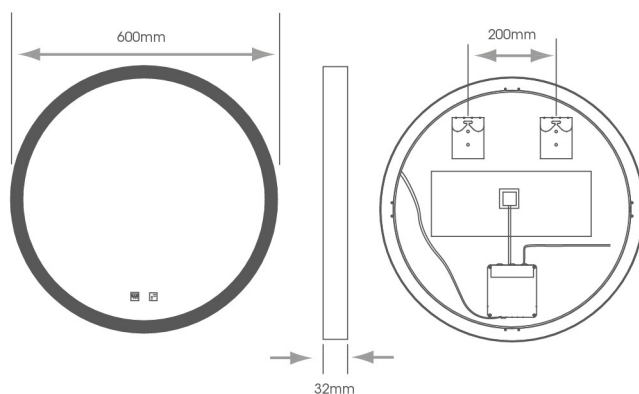

The on-trend Georgia LED Mirror features a Bluetooth speaker, a sleek black trim, and a diffused illuminated border to the face of the mirror, which provides a uniform light output with no dark spots.

The mirror stays fog free due to the built-in demister pad, which switches off automatically after 30 minutes. The mirror also has an IP44 rating making it suitable for use in a bathroom environment.

This product also features an easy-fit connector.

- 600mm(dia)
- Bluetooth Speaker
- IP44 Rated
- Diffused Border
- Touch Sensor x 2
- Tunable White
- Dimmable
- Demister

Technical Information

Power Supply	240V
Cable Length	600mm
Guarantee	5 Years

Part Numbers	Description
SY9034BT	Georgia Tunable LED Mirror With Bluetooth Speaker, Black Trim and Demister 600mm (dia)