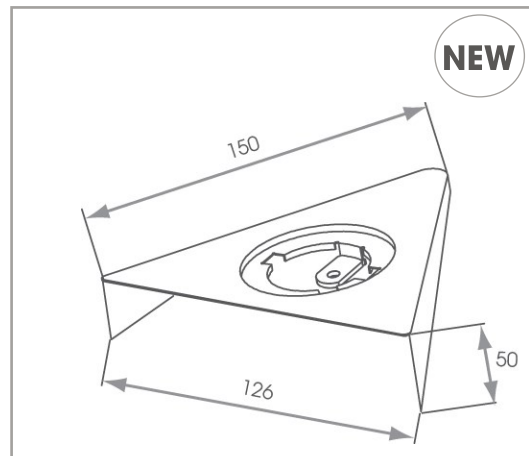

Infinity Compatible***

FEATURES

The Sirius Connect features an innovative new plug and play system, in which the cable detaches directly from the back of the light unit enabling the fitting to be installed easily into the base of a cabinet. The Sirius Connect also features a diffused cover, so there are no visible LED points in the fitting, and also has a 120 degree beam angle which fills cabinets or work surfaces, eliminating dark spots.

MAXIMUM LUX LEVELS

THE TECHNICAL SPEC...

Fitting Type	LED
Voltage	12vdc
Colour Temperature	Natural White (4127k)
Lamp Life*	30,000 hours
Wattage	2.6W
Number of LED's	6
Luminous efficacy	Natural White—50
CRI	Natural White—84
Cable Length	2m
Mounting	Surface
Beam Angle	120 Degree
IP Rating	IP44