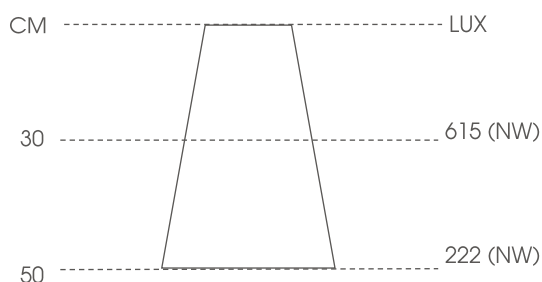

Infinity Compatible***

FEATURES

The Sirius Connect features an innovative new plug and play system, in which the cable detaches directly from the back of the light unit enabling the fitting to be installed easily into the base of a cabinet. The Sirius Connect also features a diffused cover, so there are no visible LED points in the fitting, and also has a 120 degree beam angle which fills cabinets or work surfaces, eliminating dark spots.

MAXIMUM LUX LEVELS

THE TECHNICAL SPEC...

Fitting Type	LED
Voltage	12vdc
Colour Temperature	Natural White (4127k)
Lamp Life*	30,000 hours
Wattage	2.6W
Number of LED's	6
Luminous efficacy	Natural White—50
CRI	Natural White—84
Cable Length	2m
Mounting	Surface
Beam Angle	120 Degree
IP Rating	IP44