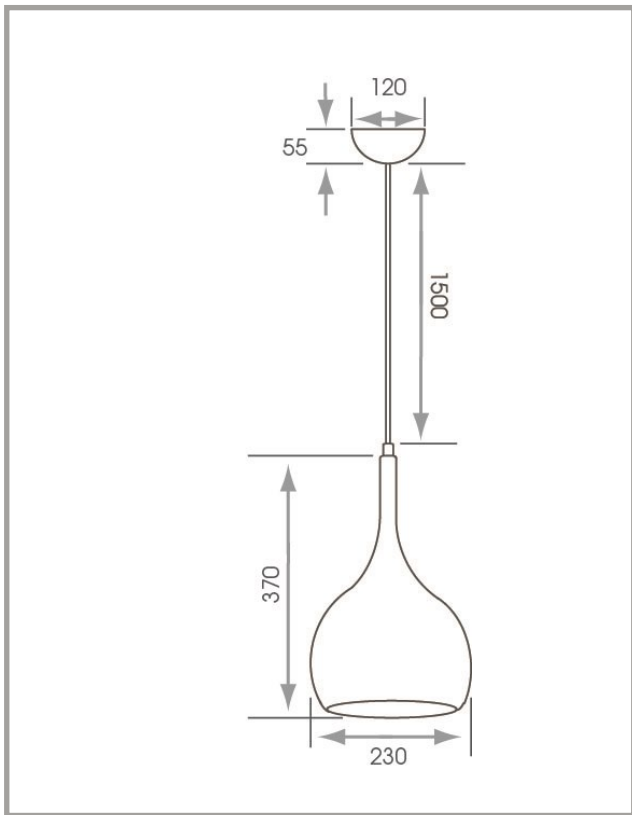

FEATURES

The stunning new Parma Black LED pendant light is available with a matt black finish on the outer body, with an on-trend copper finish on the interior. The Parma pendant features a built in LED in a natural white colour temperature, and includes an adjustable cable to suit various areas of the kitchen or home.

The Technical Spec	
Voltage	240V
Colour Temperature	4000K
Lamp Life*	20,000
Wattage	8W
IP Rating	IP20

*Based on 70% of initial lumen output

Part Number	Description
SY7809BL	Parma Black 8W COB LED light