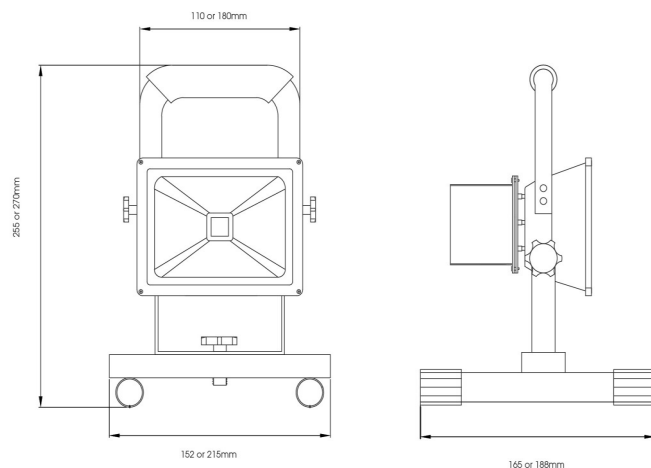

Technical Information	
Battery Capacity	3.7V/4400mA — 3.7V/8800mA DC5V
Colour Temperature	Natural White 4000°K
Working time	3 hours for 100% 6 Hours for 50% 15 Hours for 20%
Charging time	2 Hours
Wattage	10W/20W
IP Rating	IP65
Guarantee	12 months

10W Portable Flood Light SY8970

20W Portable Flood Light SY8971

Dimensions are given in mm