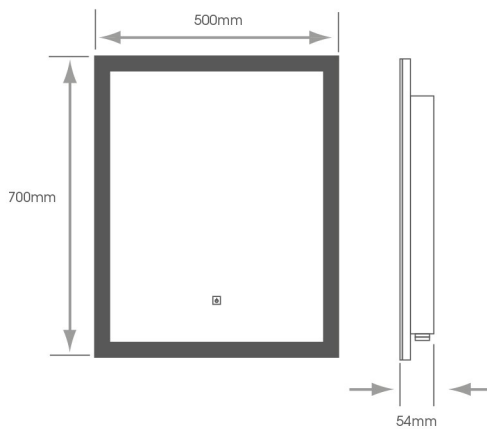

The Belice LED Mirror features a Natural White (4000K) diffused illuminated border to all edges of the mirror, which provides a uniform light output all around the mirror with no dark spots.

The mirror stays fog free due to the built-in demister pad, which switches off automatically after 30 minutes. The mirror also has an IP44 rating making it suitable for use in a bathroom environment.

The Belice features a built in shaver socket

	500mm(w) x 700mm(h)
	Shaver Socket
	IP44 Rated
	Diffused Border
	Touch Sensor x 1
	Demister

Technical Information

Power Supply	240V
Cable Length	500mm
Guarantee	5 Years

Part Numbers	Description
SY9102	Belice LED Mirror With Shaver Socket & Demister 500mm (w) x 700mm (h)