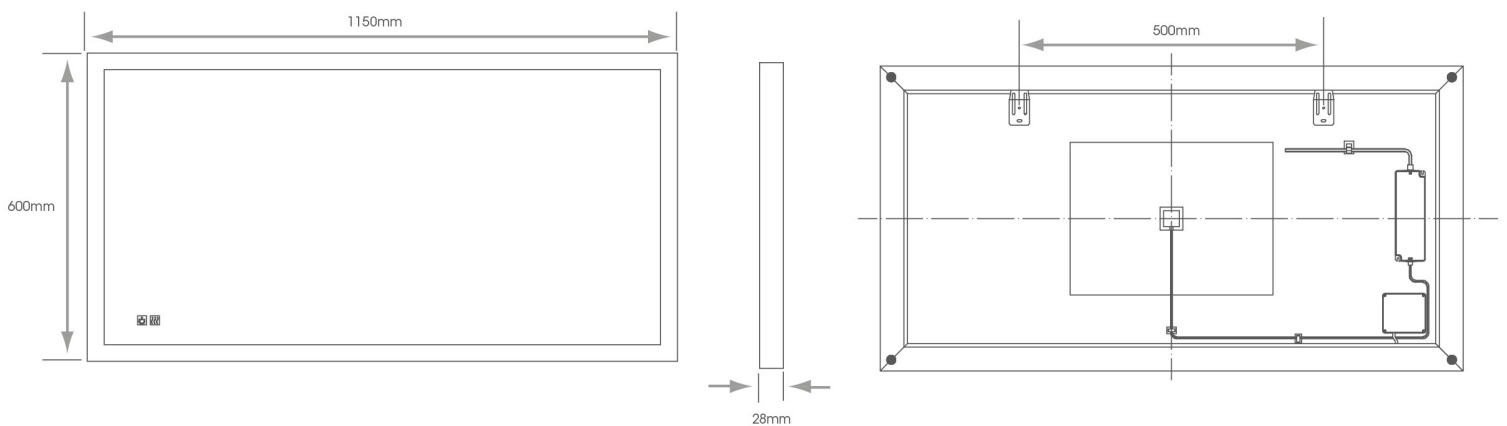

LANDSCAPE	1150mm(w) x 600mm(h)
PORTRAIT	600mm(w) x 1150mm(h)
IP44	IP44 Rated
DIFFUSED BORDER	Diffused Border
TOUCH SENSOR	Touch Sensor x 2
TUNABLE	Tunable White
DIMMABLE	Dimmable
DEMISTER	Demister

Technical Information	
Power Supply	240V
Cable Length	900mm
Guarantee	5 Years

The Saturn 3 LED Mirror features a diffused illuminated border to all edges of the mirror, which provides a uniform light output with no dark spots.

The Saturn 3 is ideal for situating landscape over a larger unit or a double basin, but can also be positioned portrait if required.

The mirror stays fog free due to the built-in demister pad, which switches off automatically after 30 minutes. The mirror also has an IP44 rating making it suitable for use in a bathroom environment.

Part Numbers	Description
SY9032	Saturn 3 Tunable LED Mirror With Demister 1150mm x 600mm