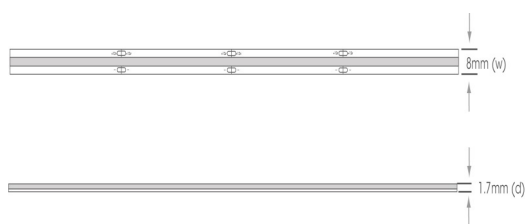

The new high output COB LED strip features LED points within close proximity to each other, creating a uniform light output with no spotting, perfect for illuminating handle-less kitchen designs. The strip has a depth of only 1.7mm, so is ideal for situating underneath a worktop, and is suitable for installation on all coloured handle-less profiles without the need for an aluminium extrusion. This LED strip also comes with VHB (Very High Bond) tape.

5M LED COB Reel (25mm Cut Points)
Warm White/Natural White

SY9001WW or NW

(Reel includes 2m distribution cable at both ends)

1.5m reconnection cable (SY9002)

Compatible Accessories

Kinetic Wireless Smart Controls (Including Dimming)

Sensors, Switches and Dimmers

WiFi 4 Zone Controls (Including Dimming)

2m (SY7183) or 5m (SY7183/5) Extension Cables

1.5m Re-connection Cable (SY9002)

Technical Information

| | |
|------------------------|--------------------------------|
| Power Supply | 12Vdc |
| Adhesive | VHB |
| Cable Length | 1.5m at both ends |
| Guarantee | 3 Years |
| Colour Appearance | Warm White or Natural White |
| Colour Temperature | 3000°K-3500°K or 4000°K-4500°K |
| Colour Rendering Index | >RA 90 |
| Wattage | 4W/m |
| IP Rating | IP20 |
| Cut Marks | Every 25mm |
| LED's per metre | 512 |