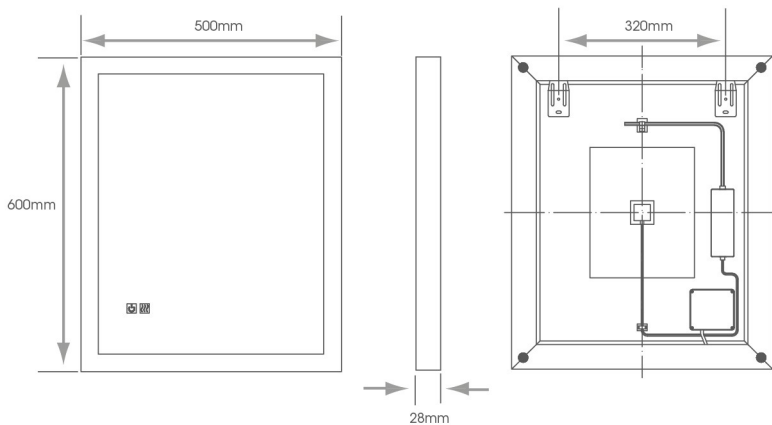

The Saturn 1 LED Mirror features a diffused illuminated border to all edges of the mirror, which provides a uniform light output with no dark spots.

This mirror can be positioned portrait or landscape to suit. The Tunable function enables users to choose the most suitable colour temperature for their décor or individual preference, warm white, natural white or cool white. It can also be dimmed to create the desired ambience.

The mirror stays fog free due to the built-in demister pad, which switches off automatically after 30 minutes. The mirror also has an IP44 rating making it suitable for use in a bathroom environment.

-  PORTRAIT 500mm(w) x 600mm(h)
-  LANDSCAPE 600mm(w) x 500mm(h)
-  IP44 IP44 Rated
-  DIFFUSED BORDER Diffused Border
-  Touch Sensor x 2
-  TUNABLE Tunable White
-  DIMMABLE Dimmable
-  DEMISTER Demister

Technical Information

Power Supply	240V
Cable Length	900mm
Guarantee	5 Years

Part Numbers	Description
SY9030	Saturn 1 Tunable LED Mirror With Demister 500mm x 600mm