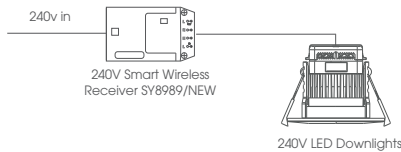

KINETIC WIRELESS SMART CONTROLS

The new wireless Kinetic Switching system allows users to turn on their bedroom lighting in three different ways. Lighting can be controlled manually by using the switch, through a smart phone or tablet using the Smart Life App (downloadable via the QR code on the instruction leaflet), or by connecting it to a voice controlled intelligent personal assistant such as Amazon Alexa or Google Home. Once connected, lighting can be operated with simple commands, such as "Alexa turn on wardrobe lights" or "Google dim office lights".

12/24V Furniture Lighting Smart Wireless Receiver SY2416

This receiver can be used to switch or dim 12V or 24Vdc LED lighting.

Coverage
80m Outdoor
25m indoor

240V Lighting Smart Wireless Receiver SY8989/NEW

This receiver can be used to switch 240V LED lighting, including Pendant Lighting. You can also dim connected lights (with a dimmable light source).

Coverage
80m Outdoor
25m indoor

One receiver can control a maximum of 12 LED downlights (based on our SY9004 model, see page 11)

Kinetic Switches

The Kinetic Switches require no wiring or batteries and can be installed anywhere in the home.