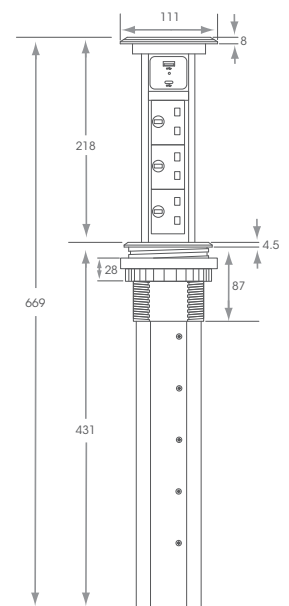

Technical Information	
Finish	Aluminium
Power Supply	12Vdc
Cable Length	2m
Guarantee	5 Years
Colour Appearance	Natural White
Colour Temperature	4000K - 4500K
Luminous Efficacy	78 lm/W
Colour Rendering Index	Ra >80
Wattage	3W
IP Rating	IP20
Beam Angle	115°
Mounting	Surface
Dimensions	60mm (dia) x 7mm (d) (14mm including sensor)

# MOTORISED POWER PORTS

Motorised Pop Up Module  
with Wireless Qi charger  
Black Glass Top  
SY9019/BLACK

Technical Information	
Finish	Black with Black Glass Top
Wireless Charging	Qi
Cut Out Size	95mm
UK Sockets	3
USB Ports	1 x USB-A (2.1A) 1 x USB-C (3.0A)
Cable Length	1.9m
Guarantee	12 months

Motorised Pop Up Module  
with Wireless Qi charger  
White Glass Top  
SY9019/WHITE

Technical Information	
Finish	White/Silver with White top
Wireless Charging	Qi
Cut Out Size	95mm
UK Sockets	3
USB Ports	1 x USB-A (2.1A) 1 x USB-C (3.0A)
Cable Length	1.9m
Guarantee	12 months

Motorised Pop Up Module  
with Wireless Qi charger  
Silver Top  
SY8994A

Technical Information	
Finish	Silver
Wireless Charging	Qi
Cut Out Size	95mm
UK Sockets	3
USB Ports	1 x USB-A (2.1A) 1 x USB-C (3.0A)
Cable Length	1.9m
Guarantee	12 months