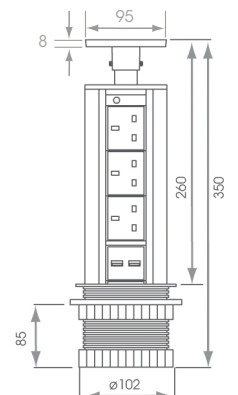

# POWER PORTS

Pull Up Module Black Top with Wireless Qi charger SY8993BK

Pull Up Module Silver Top with Wireless Qi charger SY8993SL

Technical Information	
Finish	Black or Silver
Wireless Charging	Qi
Cut Out Size	95mm
UK Sockets	3
USB Ports	2
USB Port Current	2100mA (combined)
Cable Length	1.9m
Guarantee	5 Years

Powertech Module with Bluetooth Speaker & USB Ports Silver Top SY7192/SPEAKER

Powertech Module with Bluetooth Speaker & USB Ports Stainless Steel Effect Top SY7192ST/SPEAKER

Technical Information	
Finish	Silver or Stainless Steel
Cut Out Size	102mm
UK Sockets	3
USB Ports	2
USB Port Current	2000mA (combined)
Cable Length	1.5m
Guarantee	5 Years

Powertech Module with USB Ports Silver Top SY7192SI

Powertech Module with USB Ports Black Top SY7192BK

Powertech Module with USB Ports Stainless Steel Effect Top SY7192STST

Technical Information	
Finish	Silver, Black or Stainless Steel Effect
Cut Out Size	102mm
UK Sockets	3
USB Ports	2
USB Port Current	2000mA (combined)
Cable Length	1.5m
Guarantee	5 Years

# POWER PORTS

Evoline Port Cuisine  
Silver Top

SY9737

Evoline Port Cuisine  
Stainless Steel Top

SY9737SS

Technical Information	
Finish	Silver or Stainless Steel
Cut Out Size	102mm
UK Sockets	3
Guarantee	5 Years