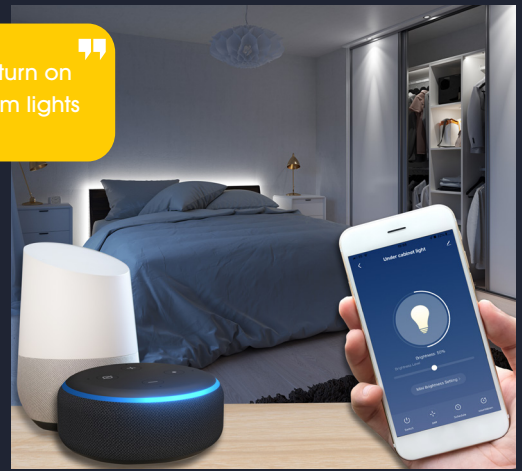

For the home office, additional 3 pin sockets and USB charging points can be integrated into furniture to offer a discreet solution for all requirements. A hidden Qi charger is also available.

All of our lighting (excluding battery lights) can be controlled using our Kinetic Smart Wireless lighting control system, which is very easy to install and enables control of different lighting schemes from a wireless wall switch, a mobile phone using a free app, or even Amazon Alexa or Google Home using simple commands, such as "Alexa, dim wardrobe lights"

# KINETIC WIRELESS SMART CONTROLS

The new wireless Kinetic Switching system allows users to turn on their bedroom lighting in three different ways. Lighting can be controlled manually by using the switch, through a smart phone or tablet using the Smart Life App (downloadable via the QR code on the instruction leaflet), or by connecting it to a voice controlled intelligent personal assistant such as Amazon Alexa or Google Home. Once connected, lighting can be operated with simple commands, such as "Alexa turn on wardrobe lights" or "Google dim office lights".