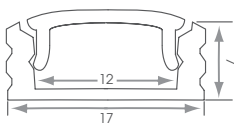

2m Surface Mounted Extrusion
SY7482
(including diffuser, end caps & clips)