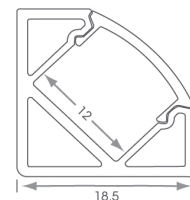

1m Angled Extrusion with 45° Diffuser
SY7843A/1
(including diffuser, end caps & clips)

2m Angled Extrusion with 45° Diffuser
SY7843A/2
(including diffuser, end caps & clips)