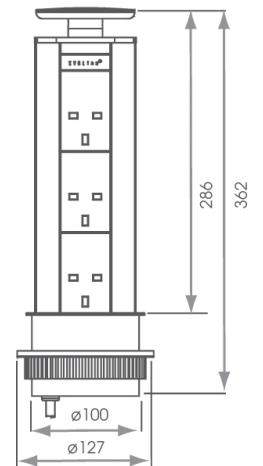

# POWER PORTS

Evoline Port Cuisine  
Silver Top

SY9737

Evoline Port Cuisine  
Stainless Steel Top

SY9737SS

Technical Information	
Finish	Silver or Stainless Steel
Cut Out Size	102mm
UK Sockets	3
Guarantee	5 Years

Evoline Port Cuisine with USB  
Stainless Steel Top

SY7366

Technical Information	
Finish	Stainless Steel
Cut Out Size	102mm
UK Sockets	3
USB Ports	2
USB Port Current	1400mA
Guarantee	5 Years

Evoline Backflip Module Stainless Steel  
SY9736SS/C