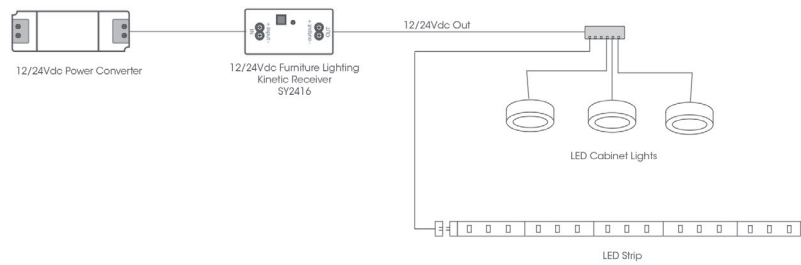

KINETIC WIRELESS SMART CONTROLS

The new wireless Kinetic Switching system allows users to turn on their bedroom lighting in three different ways. Lighting can be controlled manually by using the switch, through a smart phone or tablet using the Smart Life App (downloadable via the QR code on the instruction leaflet), or by connecting it to a voice controlled intelligent personal assistant such as Amazon Alexa or Google Home. Once connected, lighting can be operated with simple commands, such as "Alexa turn on wardrobe lights" or "Google dim office lights".

12/24V Furniture Lighting Smart Wireless Receiver SY2416

This receiver can be used to switch or dim 12V or 24Vdc LED lighting.

Coverage
80m Outdoor
25m indoor

240V Lighting Smart Wireless Receiver SY8989/NEW

This receiver can be used to switch 240V LED lighting, including Pendant Lighting. You can also dim connected lights (with a dimmable light source).

Coverage
80m Outdoor
25m indoor

One receiver can control a maximum of 12 LED downlights (based on our SY9004 model, see page 11)

Kinetic Switches

The Kinetic Switches require no wiring or batteries and can be installed anywhere in the home.