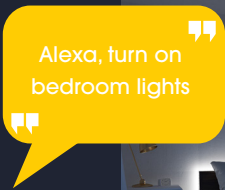

# KINETIC WIRELESS SMART CONTROLS

The new wireless Kinetic Switching system allows users to turn on their bedroom lighting in three different ways. Lighting can be controlled manually by using the switch, through a smart phone or tablet using the Smart Life App (downloadable via the QR code on the instruction leaflet), or by connecting it to a voice controlled intelligent personal assistant such as Amazon Alexa or Google Home. Once connected, lighting can be operated with simple commands, such as "Alexa turn on wardrobe lights" or "Google dim office lights".