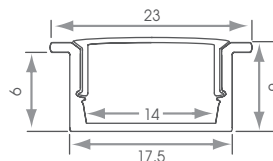

1m Recessed Extrusion
SY7388A
(including diffuser and end caps)

2m Recessed Extrusion
SY7392A
(including diffuser and end caps)