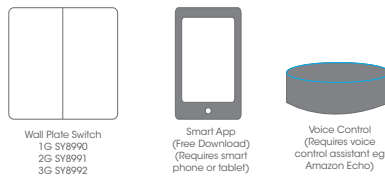

240V Lighting Smart Wireless Receiver SY8989/NEW

This receiver can be used to switch 240V LED lighting, including Pendant Lighting. You can also dim connected lights (with a dimmable light source).

Coverage
80m Outdoor
25m indoor