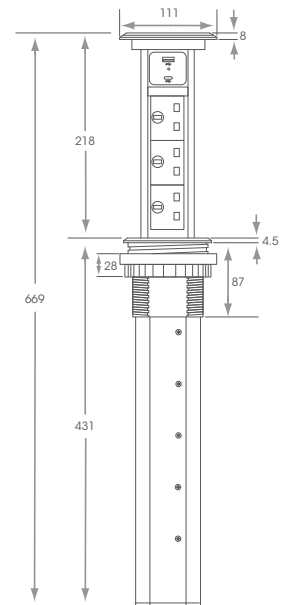

# MOTORISED POWER PORTS

Motorised Pop Up Module  
with Wireless Qi charger  
Black Glass Top  
SY9019/BLACK

Technical Information	
Finish	Black with Black Glass Top
Wireless Charging	Qi
Cut Out Size	95mm
UK Sockets	3
USB Ports	1 x USB-A (2.1A) 1 x USB-C (3.0A)
Cable Length	1.9m
Guarantee	12 months

Motorised Pop Up Module  
with Wireless Qi charger  
White Glass Top  
SY9019/WHITE

Technical Information	
Finish	White/Silver with White top
Wireless Charging	Qi
Cut Out Size	95mm
UK Sockets	3
USB Ports	1 x USB-A (2.1A) 1 x USB-C (3.0A)
Cable Length	1.9m
Guarantee	12 months

Motorised Pop Up Module  
with Wireless Qi charger  
Silver Top  
SY8994A

Technical Information	
Finish	Silver
Wireless Charging	Qi
Cut Out Size	95mm
UK Sockets	3
USB Ports	1 x USB-A (2.1A) 1 x USB-C (3.0A)
Cable Length	1.9m
Guarantee	12 months