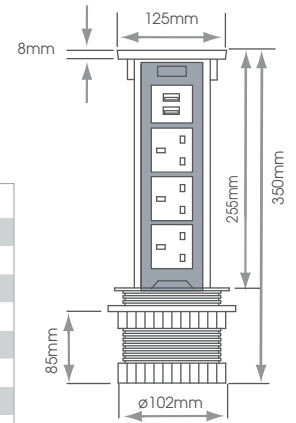

Motorised Pop Up Module  
with Wireless Qi charger  
Silver Top  
SY8994A

Technical Information	
Finish	Silver
Wireless Charging	Qi
Cut Out Size	95mm
UK Sockets	3
USB Ports	1 x USB-A (2.1A) 1 x USB-C (3.0A)
Cable Length	1.9m
Guarantee	12 months

# POWER PORTS

Pull Up Module Black Top with Wireless Qi charger SY8993BK

Pull Up Module Silver Top with Wireless Qi charger SY8993SL

Technical Information	
Finish	Black or Silver
Wireless Charging	Qi
Cut Out Size	95mm
UK Sockets	3
USB Ports	2
USB Port Current	2100mA (combined)
Cable Length	1.9m
Guarantee	5 Years