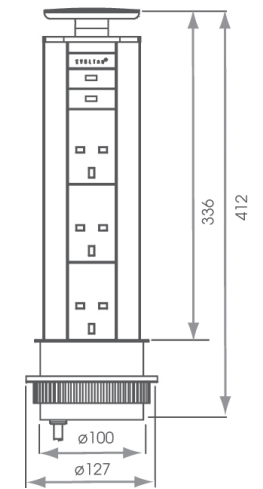

# POWER PORTS

Evoline Port Cuisine  
Silver Top

SY9737

Evoline Port Cuisine  
Stainless Steel Top

SY9737SS

Technical Information	
Finish	Silver or Stainless Steel
Cut Out Size	102mm
UK Sockets	3
Guarantee	5 Years

Evoline Port Cuisine with USB  
Stainless Steel Top

SY7366

Technical Information	
Finish	Stainless Steel
Cut Out Size	102mm
UK Sockets	3
USB Ports	2
USB Port Current	1400mA
Guarantee	5 Years

Evoline Backflip Module Stainless Steel  
SY9736SS/C