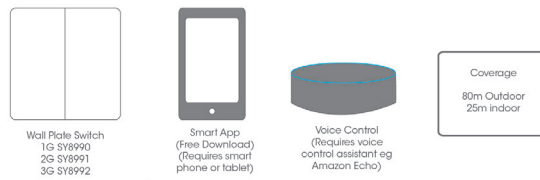

12/24V Furniture Lighting Smart Wireless Receiver SY2416

This receiver can be used to switch or dim 12V or 24Vdc LED lighting.

Coverage
80m Outdoor
25m indoor