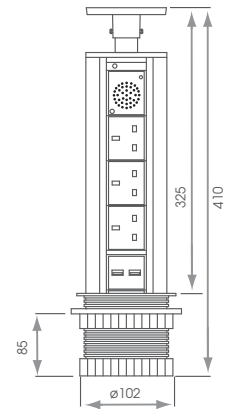

Powertech Module with Bluetooth Speaker & USB Ports Stainless Steel Effect Top SY7192ST/SPEAKER

Technical Information	
Finish	Silver or Stainless Steel
Cut Out Size	102mm
UK Sockets	3
USB Ports	2
USB Port Current	2000mA (combined)
Cable Length	1.5m
Guarantee	5 Years

Powertech Module with USB Ports Silver Top SY7192SI