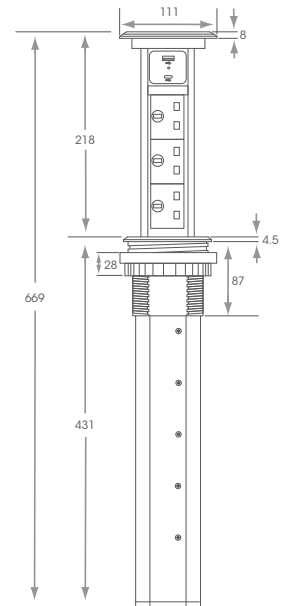

Technical Information	
Finish	Aluminium
Power Supply	12Vdc
Cable Length	2m
Guarantee	5 Years
Colour Appearance	Natural White
Colour Temperature	4000K - 4500K
Luminous Efficacy	78 lm/W
Colour Rendering Index	Ra >80
Wattage	3W
IP Rating	IP20
Beam Angle	115°
Mounting	Surface
Dimensions	60mm (dia) x 7mm (d) (14mm including sensor)

Rechargeable Battery

Built in Motion Sensor

Nova Square LED Battery Light  
SY8927

The included magnetic brackets make this product simple to install, and easy to remove for charging purposes.

Technical Information	
Finish	White
Lithium Battery	5V
Battery Capacity	600mAh
Lighting Time	3 months (based on 5 minutes per day without charge)
Recharge Time	2 hours from no charge to full charge
Charging	Via USB cable (included)
Colour Appearance	Natural White
Colour Temperature	4000K
PIR Sensor Max Distance	3m
Guarantee	12 Months
Dimensions	73mm (w) x 73mm (h) x 10.8mm (d)

# MOTORISED POWER PORTS

Motorised Pop Up Module  
with Wireless Qi charger  
Black Glass Top  
SY9019/BLACK

Technical Information	
Finish	Black with Black Glass Top
Wireless Charging	Qi
Cut Out Size	95mm
UK Sockets	3
USB Ports	1 x USB-A (2.1A) 1 x USB-C (3.0A)
Cable Length	1.9m
Guarantee	12 months