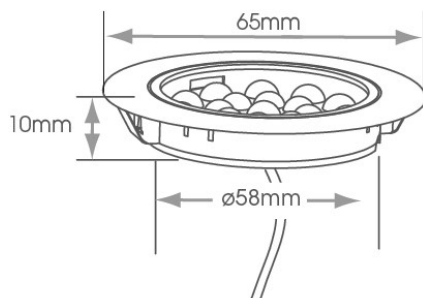

This LED cabinet light features a simple on/off feature, by simply touching the fitting itself. Available in recessed only, it offers a choice of natural or warm white.

This fitting should not be installed in conductive surfaces

THE TECHNICAL SPEC...	
Fitting Type	LED
Voltage	12vdc
Colour Temperature	Warm White (3000K—3500K) Natural White (4000K—4500K)
Guarantee	5 Years
Wattage	1.8W
Total Lumens	Warm White (104lm) Natural White (113lm)
CRI	Warm White (Ra 81) Natural White (Ra 83)
Cable Length	2m
Mounting	Surface
Beam Angle	65 Degree
IP Rating	IP44
Resistance	80 Ohms
Current	0.15 Amps