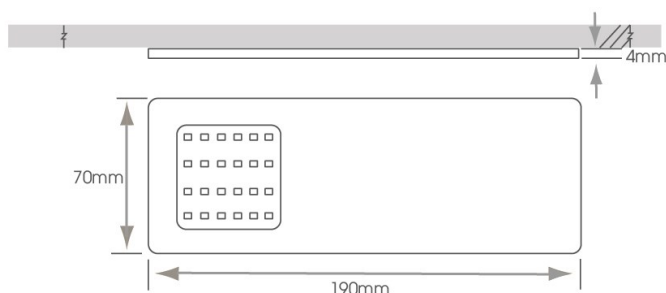

The Solaris Recti LED is a slimline natural white cabinet light, with a depth of only 4mm. This black version of this fitting is part of our Nouveau Noir range of stylish matt black fittings, and is also available in brushed nickel. The fitting features a beam angle of 120 degree, which eliminates dark spots on worktops and provides uniform lighting levels.

The Technical Spec....	
Fitting Type	LED
Voltage	12Vdc
Colour Temperature	Natural White (4000k)
Guarantee	5 Years
Wattage	5W
Total Lumens	481lm
CRI	Ra 85
Cable Length	1.5m
Mounting	Surface
IP Rating	IP20
Beam Angle	120
Finish	Brushed Nickel/Matt Black