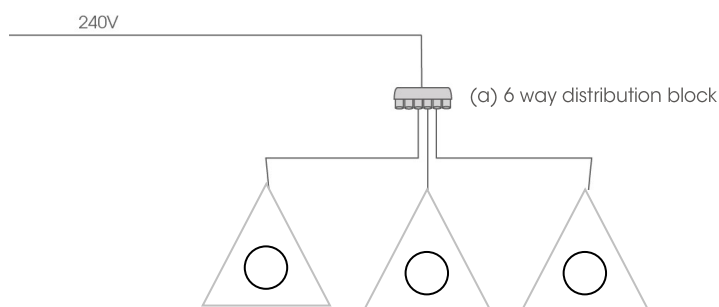

This range uses a simple to install connector system. Also available in a recessed/ surface design.

| Technical Information | |
|------------------------|----------------------------|
| Finish | Brushed Nickel |
| Power Supply | 240V |
| Cable Length | 1.5m |
| Guarantee | 5 Years |
| Colour Appearance | Warm White & Natural White |
| Colour Temperature | 3000K—3500K or 4000K—4500K |
| Total Lumens | WW—182lm, NW—194lm |
| Colour Rendering Index | WW—Ra 82, NW—Ra 87 |
| Wattage | 2.6W |
| IP Rating | IP20 |
| Beam Angle | 100° |
| Mounting | Surface |