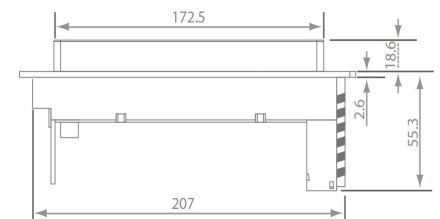

Technical Information	
Finish	Shown Opposite
Power Supply	240V
Cut Out	88 x 215mm
Guarantee	12 Months

Description

EVOLINE Backflip Module  
Stainless Steel—SY9736SS

EVOLINE Backflip Module  
White Glass—SY9736WH

Dimensions are given in mm