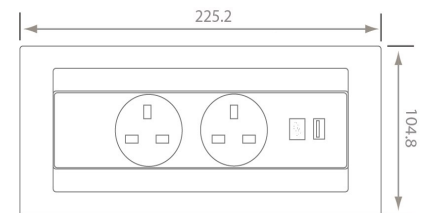

Compact and flush fitting, the EVOLINE Backflip provides access to discreet power connectivity, wherever it may be needed.

Installed into a worktop and/or above most drawers the EVOLINE Backflip turns effortlessly with the press of a finger to reveal 2 UK power sockets and a USB charging point.

Technical Information	
Finish	Shown Opposite
Power Supply	240V
Cut Out	88 x 215mm
Guarantee	12 Months

Description

EVOLINE Backflip Module  
Stainless Steel—SY9736SS

EVOLINE Backflip Module  
White Glass—SY9736WH

EVOLINE Backflip Module  
White Steel—SY9736WS

EVOLINE Backflip Module  
Black Glass—SY9736BK

EVOLINE Backflip Module  
Black Steel—SY9736BL

EVOLINE Backflip Module  
Brass Effect—SY9736BE

EVOLINE Backflip Module  
Grey Ceramic—  
SY9736GC

Dimensions are given in mm