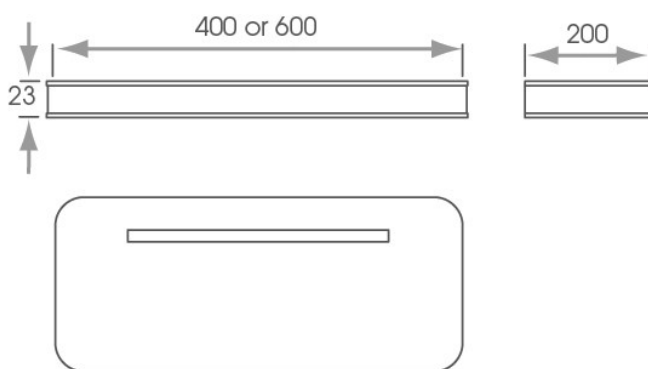

## FEATURES

This new LED shelf features a stylish panel, with a natural white glow emitted through the shelf from the LED situated within the aluminium. The shelf is easily installed using the included hanging brackets, and is available in 400mm or 600mm lengths. The maximum load the shelf can hold is 3 kilograms.

Suitable for installation in bathrooms zones 1 & 2. For further information on bathroom zones please refer to our website.

The Technical Spec....	
Fitting Type	LED
Voltage	240V
Colour Temperature	Natural White
Lamp Life**	30,000 hours
Wattage	13W/16W
Mounting	Surface
IP Rating	IP44

\*\*Based on 70% of initial lumen output

Part Numbers	Description
SY8939	IP44 400mm13W Vega LED Shelf
SY8940	IP44 600mm16W Vega LED Shelf