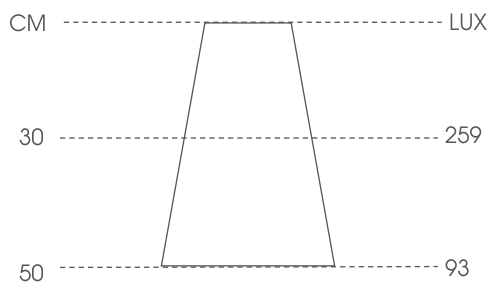

FEATURES

This small square light is perfect for use within cabinets to illuminate internal shelves, or as a plinth light. It also features a diffused cover which hides the LED points within the fitting for a sleek look. It has a 120 degree beam angle which ensures that the light fills cabinets and eliminates dark spots. The light is surface mounted, and is easily installed using the strong adhesive back included.

MAXIMUM LUX LEVELS

THE TECHNICAL SPEC...

Fitting Type	LED
Voltage	12vdc
Colour Temperature	Warm White (3000—3500k) Natural White (4000—4500k)
Lamp Life*	20,000 hours
Wattage	1.5W
Luminous efficacy	45 lm/w
CRI	Ra 80
Cable Length	1.5m
Mounting	Surface
Beam Angle	120 Degree
IP Rating	IP20