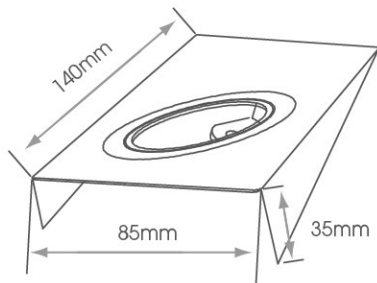

The Polaris COB Connect features an innovative new plug and play system, in which the cable detaches directly from the back of the light unit enabling the fitting to be installed easily into the base of a cabinet.

This IP44 rated fitting is of die cast construction which ensures excellent heat sink, and the high quality lens intensifies the lumen output to provide market leading luminous efficacy from an LED cabinet light.

THE TECHNICAL SPEC...	
Fitting Type	LED
Voltage	12vdc
Colour Temperature	Natural White (4000K—4500K)
Guarantee	5 Years
Wattage	3.4W
Total Lumens	238lm
CRI	Ra 85
Cable Length	1.5m
Mounting	Surface
Beam Angle	45 Degree
IP Rating	IP44