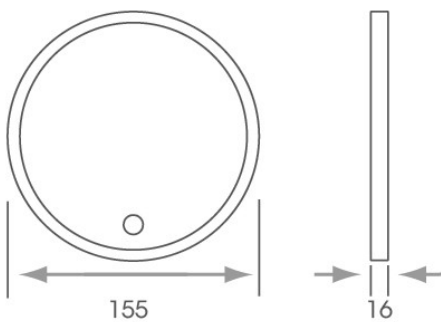

This elegant compact mirror is rechargeable using a USB cable (not included), and lasts for up to 2 hours when fully charged. Simply touch the mirror to turn on or off.

The mirror comes with its own stand, but also features an adhesive back to stick to surfaces such as ceramic, marble, acrylic, porcelain, enamel, and other mirrors.

It also has 2 x magnification, and built in eye protection with extreme low blue light. Available in natural white which closely simulates natural daylight.

Technical Information	
Lithium Battery	5Vdc
Wattage	1.5W
Recharge Time	1.5 hours from no charge to full charge
Charging	Via USB Cable (included)
Colour Appearance	Natural White
Sensor	Touch On/Off
IP Rating	IP20
Guarantee	12 Months

Part Numbers	Description
SY9011	Lorraine Portable Rechargeable LED Vanity Mirror