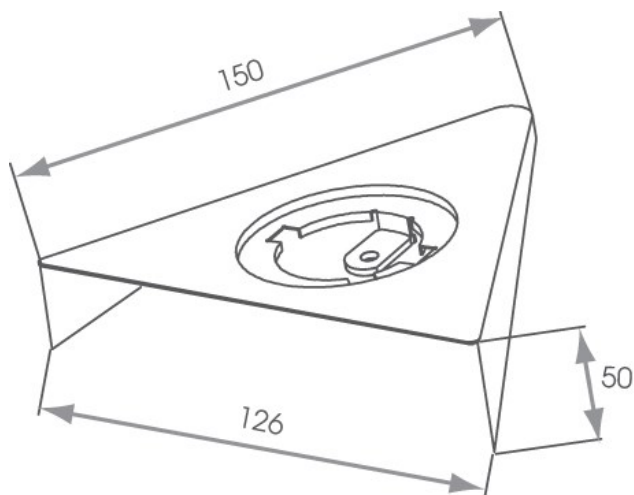

THE TECHNICAL SPEC...	
Fitting Type	LED
Voltage	24vdc
Finish	Brushed Nickel
Colour Appearance	Warm White, Natural White or Cool White
Colour Temperature	3000—3500K, 4000—4500K, 6000K—6500K
Guarantee	3 Years
Wattage	1.8W
Total Lumens	WW—125lm NW—130lm CW—135lm
CRI	>80
Cable Length	2m
Mounting	Surface
Beam Angle	65 Degree
IP Rating	IP44

Part Numbers	Description
SY2418WW, NW or CW	24V HD Nova LED Tri-Light in Warm, Natural or Cool White
Suitable Power Converters	
SY2400	24Vdc 15W LED Power Converter (1—6 lights)
SY2409	24Vdc 20W LED Power Converter (1—6 lights)