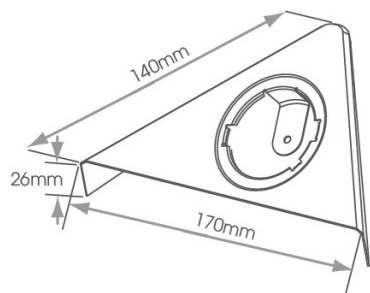

The Polaris COB Connect features an innovative new plug and play system, in which the cable detaches directly from the back of the light unit enabling the fitting to be installed easily into the base of a cabinet.

This IP44 rated fitting is of die cast construction which ensures excellent heat sink, and the high quality lens intensifies the lumen output to provide market leading luminous efficacy from an LED cabinet light.

THE TECHNICAL SPEC...	
Fitting Type	LED
Voltage	12vdc
Colour Temperature	Natural White (4000K—4500K)
Guarantee	5 Years
Wattage	3.4W
Total Lumens	238lm
CRI	Ra 85
Cable Length	1.5m
Mounting	Surface
Beam Angle	45 Degree
IP Rating	IP44