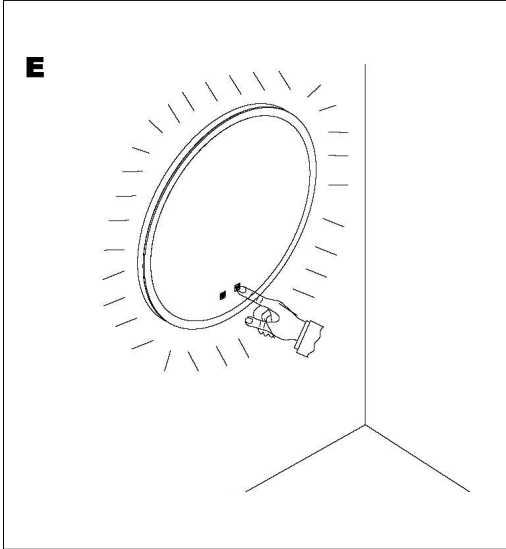

IMPORTANT—Please read prior to installation

- 1) Please read these instructions carefully before commencing any work
- 2) Please retain these instructions for future reference
- 3) **This unit must be installed by a qualified electrician in accordance with the IEE wiring regulations and building regulations**
- 4) To prevent electrocution switch the power off at the mains supply before installing or maintaining this fitting
- 5) Ensure others cannot restore the electrical supply without your knowledge

INSTALLATION INSTRUCTIONS

INSTALLATION INSTRUCTIONS (CONT)

Colour Temperature (CCT) Change and Dimming

- To select the preferred CCT, press the power button to turn the light on/off until the correct CCT is achieved. (2700K/4000K/6500K)
- The mirror will remember the chosen CCT next time the mirror is switched on. (as long as the setting was on longer than 8 seconds when last on).
- To dim the light, hold down the power button until the desired brightness is achieved.