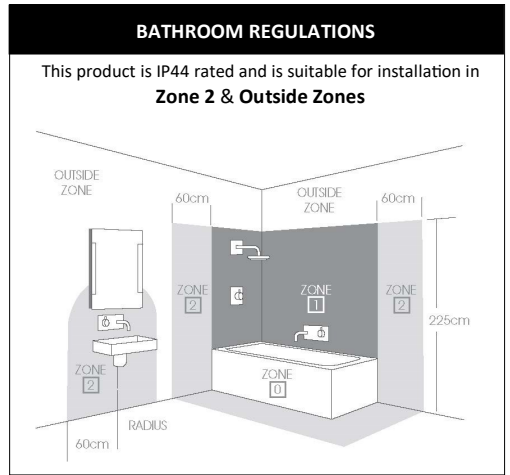

IMPORTANT—Please read prior to installation

- 1) Please read these instructions carefully before commencing any work
- 2) Please retain these instructions for future reference
- 3) **This unit must be installed by a qualified electrician in accordance with the IEE wiring regulations and building regulations**
- 4) To prevent electrocution switch the power off at the mains supply before installing or maintaining this fitting
- 5) Ensure others cannot restore the electrical supply without your knowledge