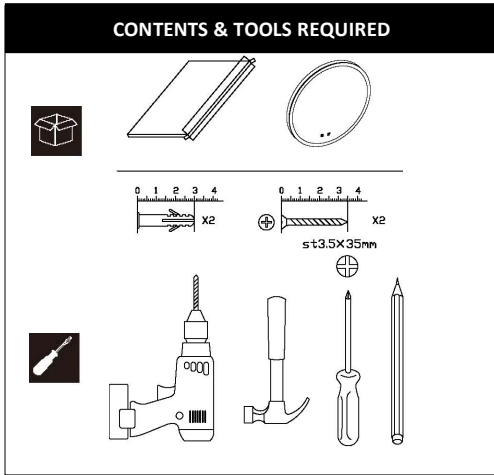

IMPORTANT—Please read prior to installation

- 1) Please read these instructions carefully before commencing any work
- 2) Please retain these instructions for future reference
- 3) **This unit must be installed by a qualified electrician in accordance with the IEE wiring regulations and building regulations**
- 4) To prevent electrocution switch the power off at the mains supply before installing or maintaining this fitting
- 5) Ensure others cannot restore the electrical supply without your knowledge