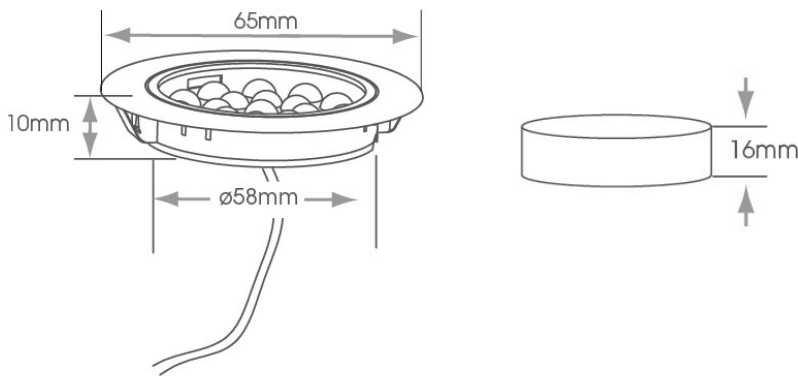

Available in Chrome or Brushed Nickel finish.

THE TECHNICAL SPEC...	
Fitting Type	LED
Voltage	12vdc
Colour Temperature	Warm White (3000K—3500K) Cool White (6000K—6500K)
Guarantee	5 Years
Wattage	1.8W
Total Lumens	Warm White (165lm) Cool White (168lm)
CRI	Warm White (Ra 81) Cool White (Ra 85)
Cable Length	2m
Mounting	Surface
Beam Angle	65 Degree
IP Rating	IP44