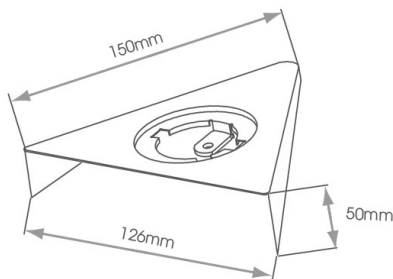

The Polaris COB Connect features an innovative new plug and play system, in which the cable detaches directly from the back of the light unit enabling the fitting to be installed easily into the base of a cabinet.

This IP44 rated fitting is of die cast construction which ensures excellent heat sink, and the high quality lens intensifies the lumen output to provide market leading luminous efficacy from an LED cabinet light.

THE TECHNICAL SPEC...	
Fitting Type	LED
Voltage	12vdc
Colour Temperature	Natural White (4000K—4500K)
Guarantee	5 Years
Wattage	3.4W
Total Lumens	238lm
CRI	Ra 85
Cable Length	1.5m
Mounting	Surface
Beam Angle	45 Degree
IP Rating	IP44