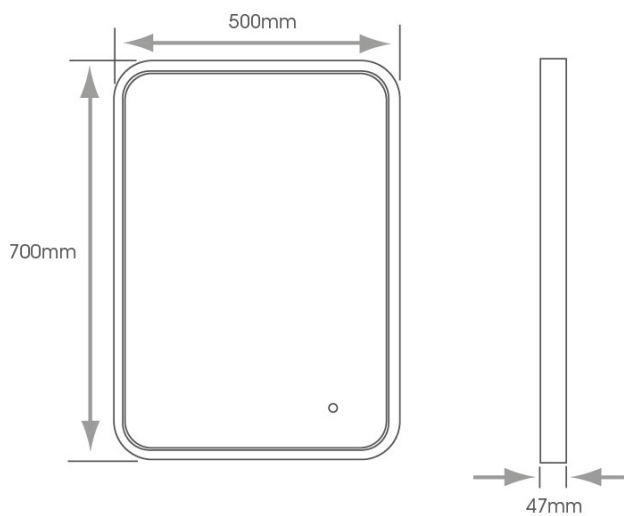

The Polar LED Mirror features a Natural White (4000K) internal diffused illuminated border all around the mirror with no dark spots, with stylish black curved edges.

The mirror stays fog free due to the built-in demister pad, which switches off automatically after 30 minutes. The mirror also has an IP44 rating making it suitable for use in a bathroom environment.

-  500mm(w) x 700mm(h)
-  700mm(w) x 500mm(h)
-  IP44 Rated
-  Diffused Border
-  Touch Sensor x 1
-  Demister

Technical Information

Power Supply	240V
Cable Length	500mm
Guarantee	5 Years

Part Numbers	Description
SY9106	Polar LED Mirror With Demister 500mm x 700mm