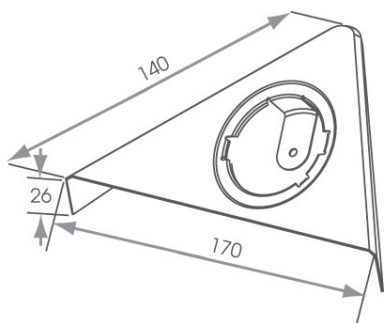

THE TECHNICAL SPEC...	
Fitting Type	LED
Voltage	12vdc
Colour Temperature	Warm White (3000K—3500K) Cool White (6000K—6500K)
Guarantee	5 Years
Wattage	1.8W
Total Lumens	Warm White (165lm) Cool White (168lm)
CRI	Warm White (Ra 81) Cool White (Ra 85)
Cable Length	2m
Mounting	Surface
Beam Angle	65 Degree
IP Rating	IP44