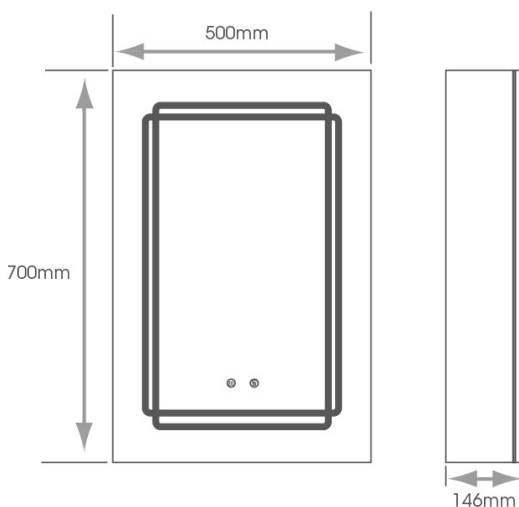

The Calgary single door illuminated LED mirror cabinet features a built-in shaver socket and a USB charging port. Externally, the cabinet has mirrored panels to either side for a sleek look.

The diff used illuminated border to the front of the cabinet provides a uniform light output with no dark spots. The Tunable function enables users to choose the most suitable colour temperature for their décor or individual preference, warm white, natural white or cool white. It can also be dimmed to create the desired ambience.

Internally, there are three adjustable glass shelves to store bathroom accessories, and a mirrored panel on the internal door.

The mirror stays fog free due to the built-in demister pad, which switches off automatically after 30 minutes. The mirror also has an IP44 rating making it suitable for use in a bathroom environment.

SINGLE CABINET 500mm(w) x 700mm (h)

-  Shaver Socket
-  USB Charging Points
-  IP44 IP44 Rated
-  Diffused Border
-  Touch Sensor x 2
-  Demister
-  Tunable White

Technical Information

Power Supply	240V
Cable Length	600mm
Guarantee	5 Years

Part Numbers	Description
SY9036 SINGLE	Calgary Single Door Tunable LED Mirror Cabinet