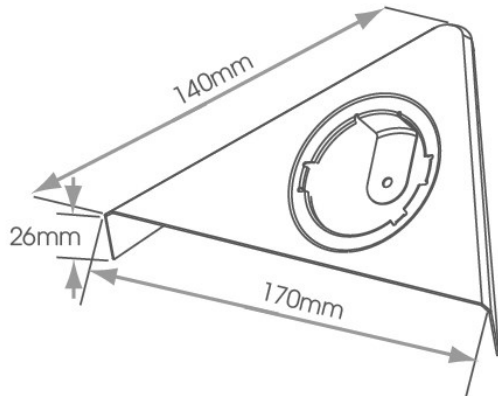

The Halo collection features a stunning halo effect through various different fitting designs, which is available in natural white LED, with natural white halo.

THE TECHNICAL SPEC...	
Fitting Type	LED
Voltage	12vdc
Colour Temperature	Natural White (4000K—4500K)
Guarantee	5 Years
Wattage	3W
Total Lumens	232lm
CRI	Ra 86
Cable Length	2m
Mounting	Surface
Beam Angle	50 Degree
IP Rating	IP44