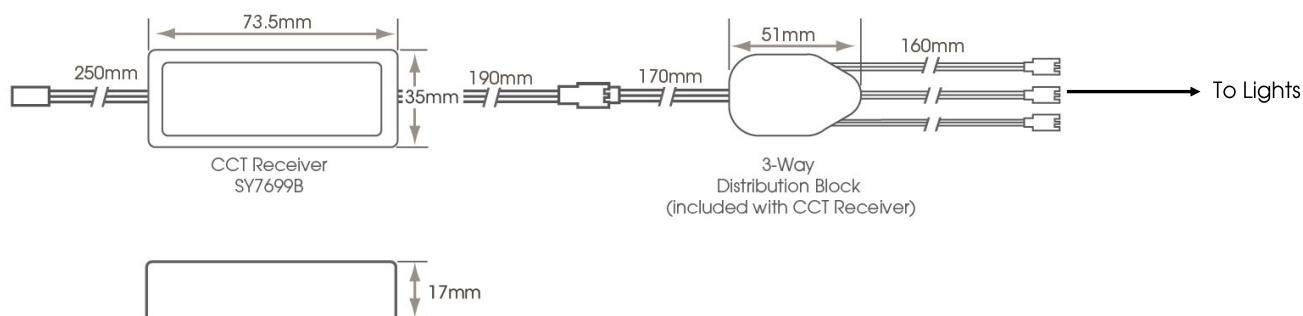

This product also utilises smooth dimming technology, so the unit can be set to totally suit customer requirements. Receivers on other tunable products (EG Tunable LED Strip SY2450) can be linked to one remote.

Power converter and receiver required (Included in kits). Remote control required, purchased separate.

The Technical Spec...	
Voltage	12vdc
Colour Temperature	3000k, 4000k & 6000k
Wattage	2.6W
CRI	Ra 89
Cable Length	1.5m
Total Lumens	148lm
Beam Angle	120 Degree
IP Rating	IP44

Example 2 Light Kit Components

Example 3 Light Kit Components

Image	Part Number	Description
	SY7937BTW/2	Surface Mounted 2 Light Kit (Includes 2 lights, 1 x 15W power converter & receiver with 3 way splitter)
	SY7937BTW/3	Surface Mounted 3 Light Kit (Includes 3 lights, 1 x 15W power converter & receiver with 3 way splitter)
	SY7936TW	Individual Surface Mounted Light
	SY7939BTW/2	Designer Tri-Light 2 Light Kit (Includes 2 lights, 1 x 15W power converter & receiver with 3 way splitter)
	SY7939BTW/3	Designer Tri-Light 3 Light Kit (Includes 3 lights, 1 x 15W power converter & receiver with 3 way splitter)
	SY7938TW	Individual Designer Tri-Light
	SY7941BTW/2	Tri-Light 2 Light Kit (Includes 2 lights, 1 x 15W power converter & receiver with 3 way splitter)
	SY7941BTW/3	Tri-Light 3 Light Kit (Includes 3 lights, 1 x 15W power converter & receiver with 3 way splitter)
	SY7940TW	Individual Tri-Light
	SY7943BTW/2	Designer Recti-Light 2 Light Kit (Includes 2 lights, 1 x 15W power converter & receiver with 3 way splitter)
	SY7943BTW/3	Designer Recti-Light 3 Light Kit (Includes 3 lights, 1 x 15W power converter & receiver with 3 way splitter)
	SY7942TW	Individual Designer Recti-Light
Accessories		
	SY9565	Remote Control
	SY7699B	Tunable Receiver with 3 Way Splitter (Additional)
	SY8810/TUN	Wall Mounted Controller (Optional)
	SY7893A	3 Way Splitter (additional)
	SY8018	Extension Cable (to extend from 3 way splitter to light)