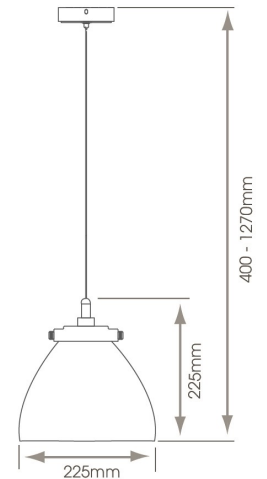

- 240V
- Twin with E27 LED filament lamp for that unique 'on trend' look (see lamp options below).
- H: 400-1270mm Dia: 225mm
- 2YR Warranty
- Antique Brass or Copper

| Part Number | Description |
|-------------|------------------------------------|
| SY77272 | Hansen E27 Pendant (Antique Brass) |
| SY76332 | Hansen E27 Pendant (Copper) |

| Lamp Options | | | | | | | |
|--------------|---------------|--|---------|---------------------|--------|--------|-------------------|
| | Part number | Description | Wattage | Colour Appearance | Lumens | CRI | Lamp Life (Hours) |
| | CR9226 | E27 LED Candle Lamp | 5.5W | Warm White 2700K | 470lm | >Ra 80 | 25,000 |
| | CR13513 | E27 LED Candle Lamp | 5W | Natural White 4000K | 470lm | >Ra 80 | 15,000 |
| | CR9288 | E27 LED Candle Lamp | 5.5W | Cool White 6000K | 470lm | >Ra 80 | 25,000 |
| | CR7239 | E27 Round Filament LED Clear Dimmable | 5W | Warm White 2700K | 470 lm | <Ra 80 | 10,000 |
| | SY7986/E27GLS | E27 GLS Filament LED Clear Dimmable | 5W | Warm White 2700K | 470 lm | <Ra 80 | 10,000 |
| | SY7986/E27 | E27 Candle Filament LED Clear Dimmable | 5W | Warm White 2700K | 470 lm | <Ra 80 | 10,000 |