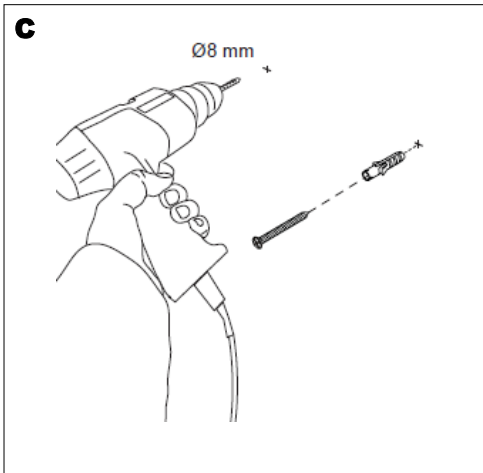

INSTALLATION INSTRUCTIONS (CONT)

- Press button to switch on and off
- Press button to switch demister on and off
- Press and hold button to change colour temperature
- Press and hold button to dim

CARE IN USE

- Please note this fitting has non replaceable parts
- Always switch off or disconnect from the mains when cleaning the product.
- We recommend cleaning with a soft dry cloth. Do not use scourers, abrasives or chemical cleaners.
- Do not allow moisture to come into contact with electrical parts
- This luminaire should not be disposed of with normal household rubbish. When a replacement is purchased, this luminaire should be returned to the retailer to safely dispose of (WEEE Directive effective July 2006—Waste from Electrical & Electronic Equipment)

This product contains a light source of energy efficiency class F

SycamoreLED.com
LS26 8XT