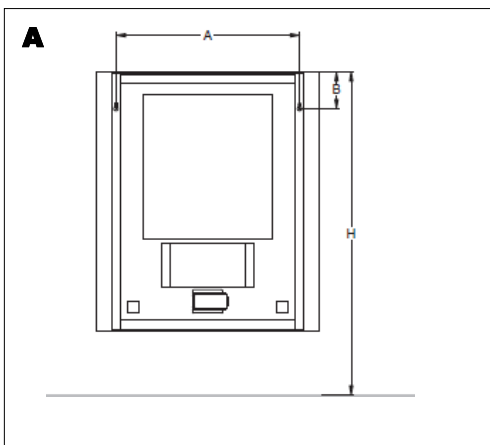

**CONTENTS & TOOLS REQUIRED**

**BATHROOM REGULATIONS**

This product is IP44 rated and is suitable for installation in **Zone 1, 2 & Outside Zones**

**INSTALLATION INSTRUCTIONS**