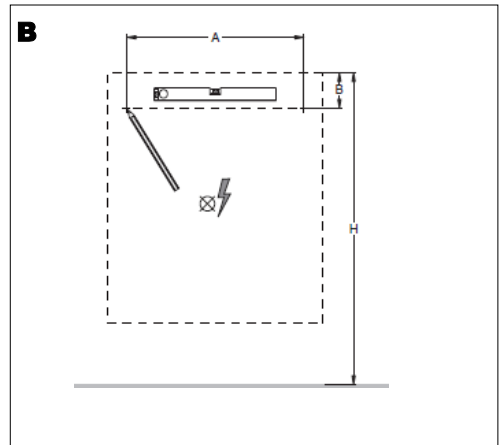

**CONTENTS & TOOLS REQUIRED**

**BATHROOM REGULATIONS**

This product is IP44 rated and is suitable for installation in **Zone 1, 2 & Outside Zones**

**INSTALLATION INSTRUCTIONS**