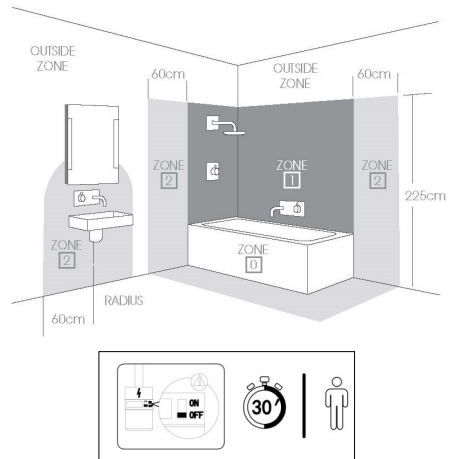

**CONTENTS & TOOLS REQUIRED**

**BATHROOM REGULATIONS**

This product is IP44 rated and is suitable for installation in **Zone 1, 2 & Outside Zones**

**INSTALLATION INSTRUCTIONS**