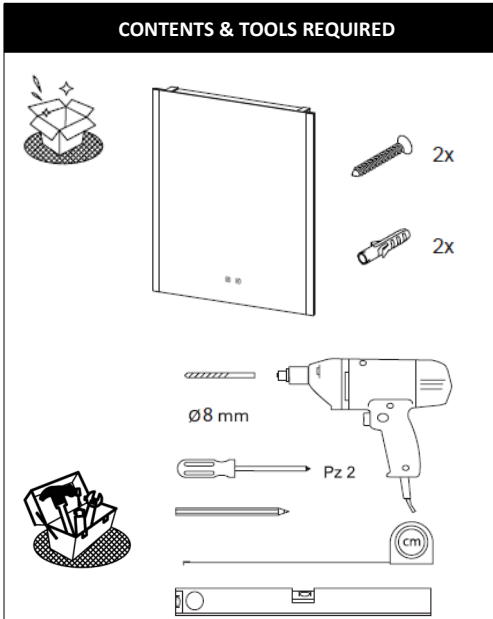

**CONTENTS & TOOLS REQUIRED**

**BATHROOM REGULATIONS**

This product is IP44 rated and is suitable for installation in **Zone 1, 2 & Outside Zones**

**INSTALLATION INSTRUCTIONS**