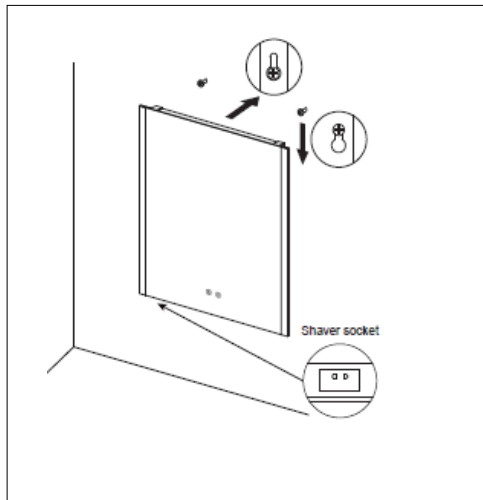

INSTALLATION INSTRUCTIONS (CONT)

- Press button to switch on and off
- Press button to switch demister on and off
- Press and hold button to change colour temperature
- Press and hold button to dim

CARE IN USE

- Please note this fitting has non replaceable parts
- Always switch off or disconnect from the mains when cleaning the product.
- We recommend cleaning with a soft dry cloth. Do not use scourers, abrasives or chemical cleaners.
- Do not allow moisture to come into contact with electrical parts
- This luminaire should not be disposed of with normal household rubbish. When a replacement is purchased, this luminaire should be returned to the retailer to safely dispose of (WEEE Directive effective July 2006—Waste from Electrical & Electronic Equipment)

This product contains a light source of energy efficiency class F

SycamoreLED.com
LS26 8XT